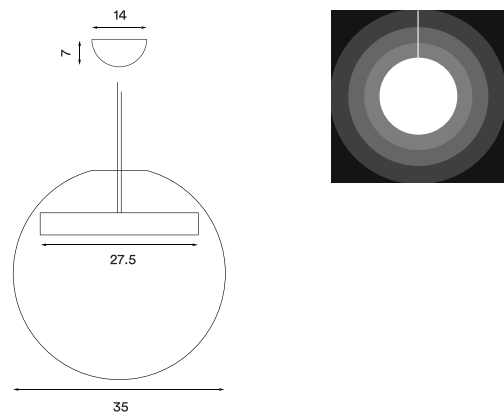

# Reveal

Reveal – Item no. 190

**Product type:** Pendant lamp  
**Design:** Silje Nesdal, 2019  
**Shade material:** Mouth blown glass  
**Shade colours:** Grey  
**Body material:** Aluminium and acrylic  
**Body colour:** Brass matt and opal white  
**Wire:** White rubber, 370 cm  
**Bulb:** LED 10 W, 3000 K, 900 lm. Dimmable.  
**Voltage:** 220V - 240V ~ 50/60Hz  
**Net weight:** 3.5 kg  
**Order quantity:** 1

## Dimensions and light direction:

Light source included:

LED 10 W - Energy class: A+