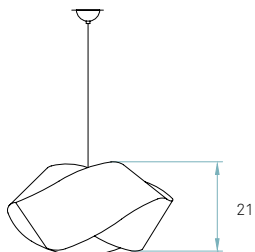

REF. NUT S 20  
Nut

References

Certificates

Class I

220 - 250V

Wood shade colours

- 20 Ivory White
- 21 Natural Cherry
- 22 Natural Beech
- 24 Yellow
- 25 Orange
- 26 Red
- 28 Blue
- 29 Grey
- 30 Turquoise
- 31 Chocolate
- 32 Pink

Components

**Metal canopy**  
Brushed Nickel  
ø 10 cm - disc ø 14 cm

**Electrical cable**  
Transparent  
2 m drop

**Box size**  
51 x 51 x 32 cm

**Box volume**  
0,083 m<sup>3</sup>

**Weight**  
Gross - 3 Kg  
Net - 0,8 Kg