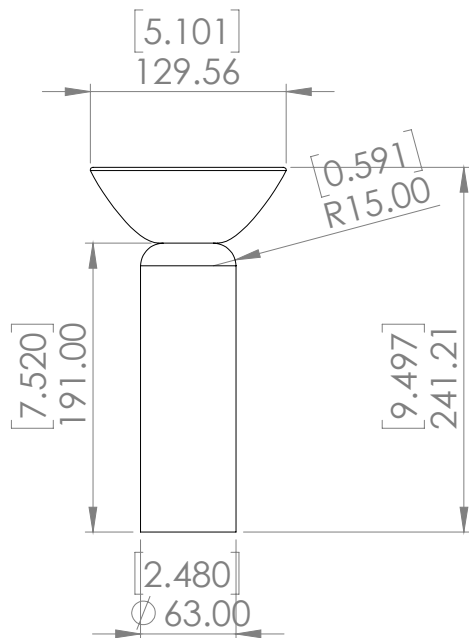

LAMPE A POSER NOMAD 226

Table lamp NOMAD 226

Référence

TLND226CY

Description

Corps en bronze patiné - Vernis protecteur - Diffuseur en albâtre
Lumière dimmable par bouton molette
220-240V / 50-60hz / 48V - LED non remplaçable / 36W

*Body lamp patinated bronze - Protective varnish - Alabaster diffuser
Dimmable light with knob
220-240V / 50-60hz / 48V - LED cannot be changed / 36W*