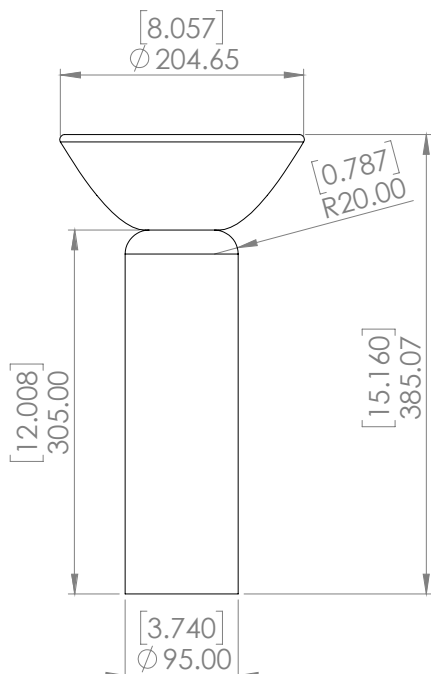

LAMPE A POSER NOMAD 365

Table lamp NOMAD 365

Référence

TLND365CY

Description

Corps en bronze patiné - Vernis protecteur - Diffuseur en albâtre
Lumière dimmable par bouton molette
220-240V / 50-60hz / 48V - LED non remplaçable / 36W

Body lamp patinated bronze - Protective varnish - Alabaster diffuser
Dimmable light with knob
220-240V / 50-60hz / 48V - LED cannot be changed / 36W

Spécificité

Specificity

Sources Lumens LED MODULE 48V

Lumens 3000 lm (nominal)

Watts 36

Poids kg (lbs) 4.5 (10)
Weight

Certificats
Certificates

Standard

Options

Couleurs
Colors

Variation
Dimming

Fixation

Fixing

* Réglage atelier / Factory setting

Patines / Patinas

FNRB

FNMB

FNBK

FNLMB
OPTION

Albâtres / Alabasters

VEINE BLANCHE
WHITE VEINED

VEINE MARRON
BROWN VEINED

ENTRELACS