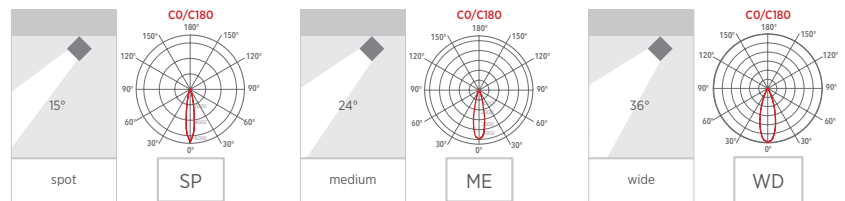

DATI TECNICI TECHNICAL DATA*

Articolo Item	Dimensioni (mm) Size (mm)	Potenza (W) Power (W)	Flusso apparecchio (Lm) Fitting output (Lm)	Classe Class	Alimentazione Supply
TUBS	200 x 70	20	1598	⊕	220-240 Vac

*Valori calcolati con CCT 4000 K e ottica medium.
*Values from CCT 4000 K and medium beam.

OTTICHE OPTICS

COLORI COLOURS

COLORI SU RICHIESTA COLOURS ON REQUEST

- nero
  black
- bianco
  white

C

B

ACCESSORI ACCESSORIES

PERSONALIZZAZIONE CUSTOMIZATION