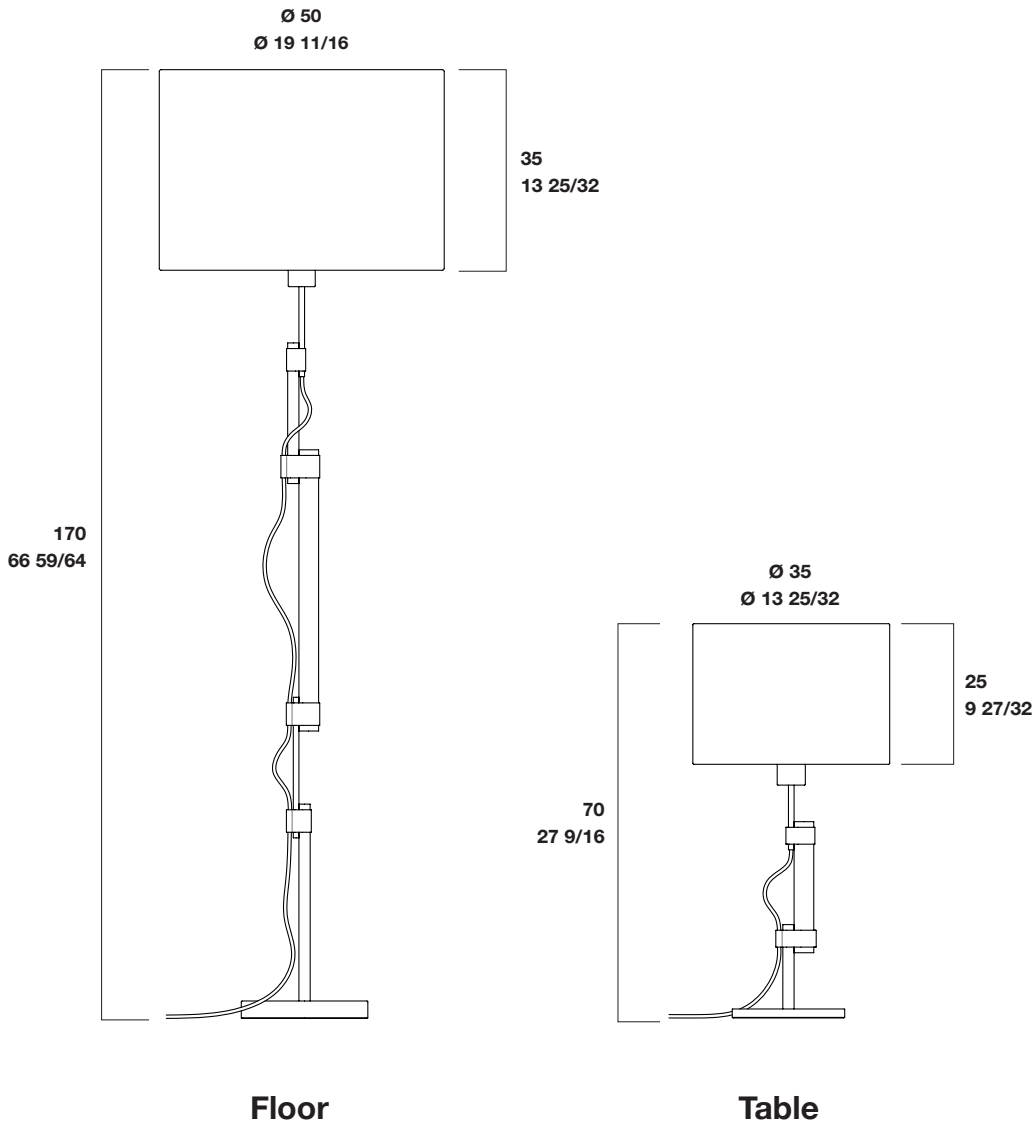

Frank
Información técnica

Structure made of black shiny steel, shiny copper and shiny nickel. Sard fabric shade with white color inside and black or white in the exterior part. Natural leather ribbon. Ambient light.

Design by Lázaro Rosa-Violán

E27 LED max 40W

Dimensions cm / inches

metalarte^{TM}
lightstyle

GRUPO LUXIONA
Paseo de la Ribera, 115
08420 Canovelles
Barcelona, Spain

T +34 93 846 69 09
F +34 93 846 57 09

metalarte@metalarte.com
www.metalarte.com
www.luxiona.com