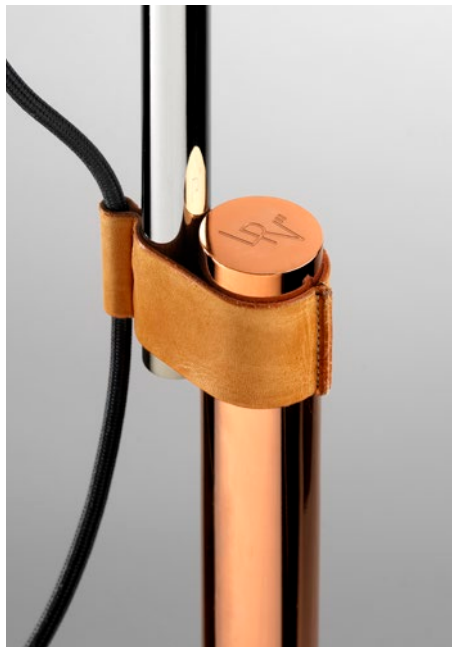

A vertical metal rod, possibly a violin stem, is the central focus. It features two tan leather sleeves with visible stitching, one near the top and one near the bottom. A black braided cable is wrapped around the rod, looping between the leather sleeves. The background is a plain, light gray.

Frank
Información técnica

Structure made of black shiny steel, shiny copper and shiny nickel. Sard fabric shade with white color inside and black or white in the exterior part. Natural leather ribbon. Ambient light.