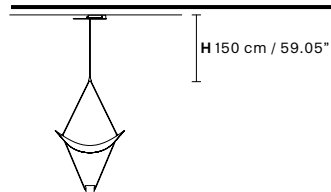

Standard cables for all suspensions