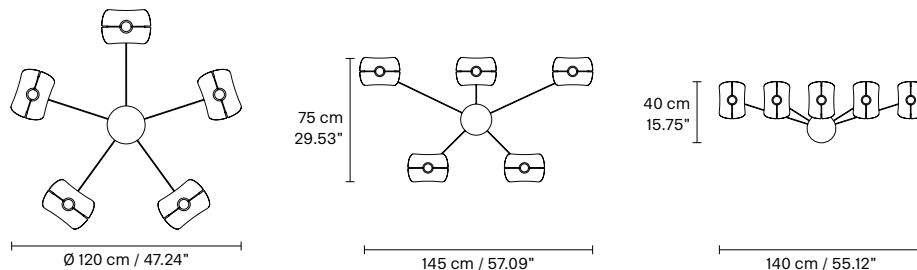

VOLLEE C4 G

VOLLEE C 2+2

VOLLEE C5 P

VOLLEE C5 P X4

Ⓜ : for the US market, refer to the relevant price list.