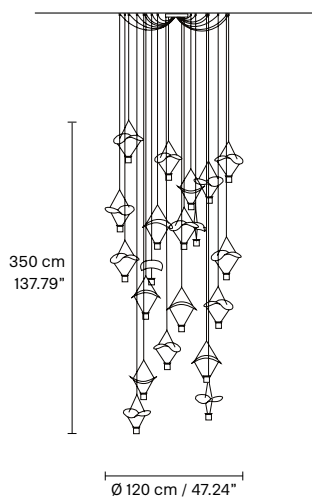

VOLLEE C5 P X4

Ⓜ : for the US market, refer to the relevant price list.