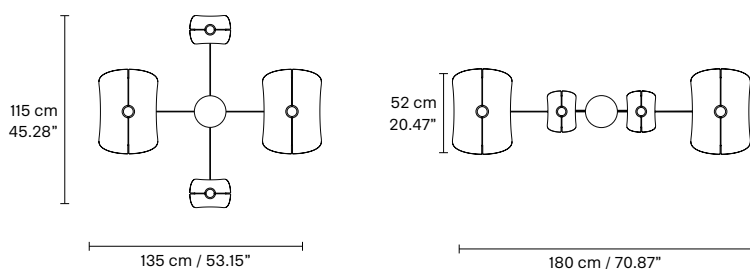

VOLLEE C4 G

VOLLEE C 2+2

VOLLEE C5 P

VOLLEE C5 P X4

Ⓜ : for the US market, refer to the relevant price list.