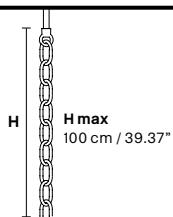

Design by: Masiero Lab

Standard chain

MT/CG

MT
Traditional version
CG
Coloured glass version

CE RW/DW

RW
RGB-W Led version
DW
Dynamic White Led version

LIGHTING Traditional E14 lightbulbs
SIZE With lampshades, overall diameter is 5 cm (2") larger than specified
FRAME **MT** Chrome or gold plated metal covered with transparent glass
CG Painted metal covered with painted glass
LAMP SHADES **MT** Damask DAM/14/GD-GD
CG Organza ORG/14/...COLOUR
PENDANTS **MT** Transparent glass or crystal
CG Coloured glass

VE 987/15

TECHNICAL INFORMATION	LIGHTING SYSTEM	VERSION
Ø 95 cm / 37.40"	15×E14×40 W max (not included). Triac Dimmable	VE 987/15 MT - CG
H 130 cm / 51.18"		
W 20 kg / 44.09 lb		

15×LED source - 60 W tot
Control system: DMX
On request Radio Control and Masiero Smart Light App only for RW version.

TECHNICAL INFORMATION	LIGHTING SYSTEM	VERSION
Ø 140 cm / 55.11"	18×E14×40 W max (not included). Triac Dimmable	VE 987/18 MT - CG
H 200 cm / 78.74"		
W 38 kg / 83.77 lb		

18×LED source - 72 W tot
Control system: DMX
On request Radio Control and Masiero Smart Light App only for RW version.

VE 987/18 RW/DW

VE 987/39

TECHNICAL INFORMATION	LIGHTING SYSTEM	VERSION
Ø 190 cm / 74.80"	39×E14×40 W max (not included). Triac Dimmable	VE 987/39 MT - CG
H 210 cm / 82.67"		
W 80 kg / 176.37 lb		

39×LED source - 144 W tot
Control system: DMX
On request Radio Control and Masiero Smart Light App only for RW version.