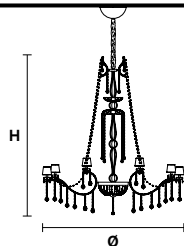

Design by: Masiero Lab

Standard chain

MT/CG

MT
Traditional version
CG
Coloured glass version

CE RW/DW

RW
RGB-W Led version
DW
Dynamic White Led version

LIGHTING Traditional E14 lightbulbs
SIZE With lampshades, overall diameter is 5 cm (2") larger than specified
FRAME **MT** Chrome or gold plated metal covered with transparent glass
CG Painted metal covered with painted glass
LAMP SHADES **MT** Damask DAM/14/GD-GD
CG Organza ORG/14/...COLOUR
PENDANTS **MT** Transparent glass or crystal
CG Coloured glass

VE 987/15

TECHNICAL INFORMATION	LIGHTING SYSTEM	VERSION
Ø 95 cm / 37.40"	15×E14×40 W max (not included). Triac Dimmable	VE 987/15 MT - CG
H 130 cm / 51.18"		
W 20 kg / 44.09 lb		

15×LED source - 60 W tot
Control system: DMX
On request Radio Control and Masiero Smart Light App only for RW version.

TECHNICAL INFORMATION	LIGHTING SYSTEM	VERSION
Ø 140 cm / 55.11"	18×E14×40 W max (not included). Triac Dimmable	VE 987/18 MT - CG
H 200 cm / 78.74"		
W 38 kg / 83.77 lb		

18×LED source - 72 W tot
Control system: DMX
On request Radio Control and Masiero Smart Light App only for RW version.

VE 987/18 RW/DW

VE 987/39

TECHNICAL INFORMATION	LIGHTING SYSTEM	VERSION
Ø 190 cm / 74.80"	39×E14×40 W max (not included). Triac Dimmable	VE 987/39 MT - CG
H 210 cm / 82.67"		
W 80 kg / 176.37 lb		

39×LED source - 144 W tot
Control system: DMX
On request Radio Control and Masiero Smart Light App only for RW version.