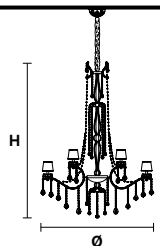

Design by: Masiero Lab

Standard chain

MT/CG

MT
Traditional version
CG
Coloured glass version

CE RW/DW

RW
RGB-W Led version
DW
Dynamic White Led version

LIGHTING Traditional E14 lightbulbs
SIZE With lampshades, overall diameter is 5 cm (2") larger than specified
FRAME **MT** Chrome or gold plated metal covered with transparent glass
CG Painted metal covered with painted glass
LAMP SHADES **MT** Damask DAM/14/GD-GD
CG Organza ORG/14/...COLOUR
PENDANTS **MT** Transparent glass or crystal
CG Coloured glass

VE 987/15

TECHNICAL INFORMATION	LIGHTING SYSTEM	VERSION
Ø 95 cm / 37.40"	15×E14×40 W max (not included). Triac Dimmable	VE 987/15 MT - CG
H 130 cm / 51.18"		
W 20 kg / 44.09 lb		

15×LED source - 60 W tot
Control system: DMX
On request Radio Control and Masiero Smart Light App only for RW version.

TECHNICAL INFORMATION	LIGHTING SYSTEM	VERSION
Ø 140 cm / 55.11"	18×E14×40 W max (not included). Triac Dimmable	VE 987/18 MT - CG
H 200 cm / 78.74"		
W 38 kg / 83.77 lb		

18×LED source - 72 W tot
Control system: DMX
On request Radio Control and Masiero Smart Light App only for RW version.

VE 987/18 RW/DW

VE 987/39

TECHNICAL INFORMATION	LIGHTING SYSTEM	VERSION
Ø 190 cm / 74.80"	39×E14×40 W max (not included). Triac Dimmable	VE 987/39 MT - CG
H 210 cm / 82.67"		
W 80 kg / 176.37 lb		

39×LED source - 144 W tot
Control system: DMX
On request Radio Control and Masiero Smart Light App only for RW version.