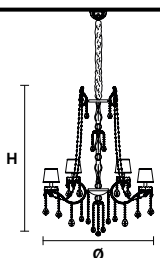

Design by: Masiero Lab

Standard chain

MT/CG

MT
Traditional version
CG
Coloured glass version

CE RW/DW

RW
RGB-W Led version
DW
Dynamic White Led version

LIGHTING Traditional E14 lightbulbs
SIZE With lampshades, overall diameter is 5 cm (2") larger than specified
FRAME **MT** Chrome or gold plated metal covered with transparent glass
CG Painted metal covered with painted glass
LAMP SHADES **MT** Damask DAM/14/GD-GD
CG Organza ORG/14/...COLOUR
PENDANTS **MT** Transparent glass or crystal
CG Coloured glass

LIGHTING **WHITE LED** sources CRI>90
RGB-W each light 330 Nominal lm at 3000K
DW each light 490 Nominal lm at 4700K
SIZE Same size as MT or CG
FRAME Chrome or gold plated metal covered with transparent glass
LAMP SHADES No lampshades included
PENDANTS Transparent glass or crystal

VE 987/15

TECHNICAL INFORMATION	LIGHTING SYSTEM	VERSION
Ø 95 cm / 37.40"	15×E14×40 W max (not included). Triac Dimmable	VE 987/15 MT - CG
H 130 cm / 51.18"		
W 20 kg / 44.09 lb		

15×LED source - 60 W tot
Control system: DMX
On request Radio Control and Masiero Smart Light App only for RW version.

VE 987/18 RW/DW

VE 987/39

TECHNICAL INFORMATION	LIGHTING SYSTEM	VERSION
Ø 190 cm / 74.80"	39×E14×40 W max (not included). Triac Dimmable	VE 987/39 MT - CG
H 210 cm / 82.67"		
W 80 kg / 176.37 lb		

39×LED source - 144 W tot
Control system: DMX
On request Radio Control and Masiero Smart Light App only for RW version.