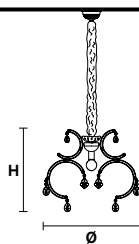

VE 956

Technical Info

MASIERO

Design by: Masiero Lab

Standard chain

MT/CG

MT
Traditional version
CG
Coloured glass version

LIGHTING	Traditional E27 lightbulbs
SIZE	With lampshades, overall diameter is 5 cm (2") larger than specified
FRAME	MT Chrome or gold plated metal covered with transparent glass CG Painted metal covered with painted glass
LAMP SHADES	MT No lampshades included CG No lampshades included
PENDANTS	MT Transparent glass or crystal CG Coloured glass

CE RW/DW

RW
RGB-W Led version
DW
Dynamic White Led version

LIGHTING	WHITE LED sources CRI>90 RGB-W each light 330 Nominal lm at 3000K DW each light 490 Nominal lm at 4700K
SIZE	Same size as MT or CG
FRAME	Chrome or gold plated metal covered with transparent glass
LAMP SHADES	No lampshades included
PENDANTS	transparent glass or crystal

VE 956/1

TECHNICAL INFORMATION	LIGHTING SYSTEM	VERSION
Ø 40 cm / 15.75"	1×E27×60 W max (not included). Triac Dimmable	VE 956/1 MT - CG
H 40 cm / 15.75"		
W 7 kg / 15.43 lb	1×LED source -4 W tot Control system: DMX On request Radio Control and Masiero Smart Light App only for RW version.	VE 956/1 RW/DW