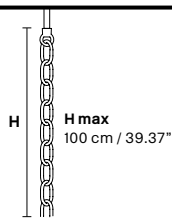

VE 956

Technical Info

MASIERO

Design by: Masiero Lab

Standard chain

MT/CG

MT
Traditional version
CG
Coloured glass version

LIGHTING	Traditional E27 lightbulbs
SIZE	With lampshades, overall diameter is 5 cm (2") larger than specified
FRAME	MT Chrome or gold plated metal covered with transparent glass CG Painted metal covered with painted glass
LAMP SHADES	MT No lampshades included CG No lampshades included
PENDANTS	MT Transparent glass or crystal CG Coloured glass

CE RW/DW

RW
RGB-W Led version
DW
Dynamic White Led version

LIGHTING	WHITE LED sources CRI>90 RGB-W each light 330 Nominal lm at 3000K DW each light 490 Nominal lm at 4700K
SIZE	Same size as MT or CG
FRAME	Chrome or gold plated metal covered with transparent glass
LAMP SHADES	No lampshades included
PENDANTS	transparent glass or crystal

VE 956/1

TECHNICAL INFORMATION	LIGHTING SYSTEM	VERSION
Ø 40 cm / 15.75"	1×E27×60 W max (not included). Triac Dimmable	VE 956/1 MT - CG
H 40 cm / 15.75"		
W 7 kg / 15.43 lb	1×LED source -4 W tot Control system: DMX On request Radio Control and Masiero Smart Light App only for RW version.	VE 956/1 RW/DW