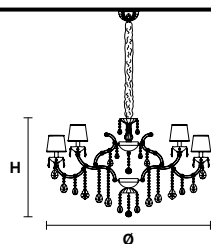

Design by: Masiero Lab

| Standard chain | MT/CG | CE | RW/DW | CE |
|----------------|--|---|--|--|
| | | MT Traditional version CG Coloured glass version | | RW RGB-W Led version DW Dynamic White Led version |
| | LIGHTING Traditional E14 lightbulbs SIZE With lampshades, overall diameter is 5 cm (2") larger than specified FRAME MT Chrome or gold plated metal covered with transparent glass CG Painted metal covered with painted glass LAMP SHADES MT Filo BRILL/12/GD CG Organza ORG/14/...COLOUR PENDANTS MT Transparent glass or crystal CG Coloured glass | | LIGHTING WHITE LED sources CRI>90 RGB-W each light 330 Nominal lm at 3000K DW each light 490 Nominal lm at 4700K SIZE Same size as MT or CG FRAME Chrome or gold plated metal covered with transparent glass LAMP SHADES No lampshades included PENDANTS transparent glass or crystal | |

VE 950/18

| TECHNICAL INFORMATIONS | LIGHTING SYSTEM | VERSION |
|--|--|--------------------------|
| Ø 105 cm / 41.33" H 65 cm / 25.59" W 18 kg / 39.68 lb | 18×E14×40 W max (not included). Triac Dimmable | VE 950/18 MT - CG |
| | 18×LED source - 72 W tot Control system: DMX On request Radio Control and Masiero Smart Light App only for RW version. | VE 950/18 RW/DW |