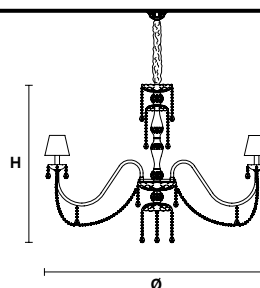

Telaio e braccia di vetro soffiato, pendagli in cristallo.  
Blown glass arm frame and crystal pendants.

**G04**  
Shiny chrome

**G03**  
Shiny gold

**H**  
Standard Chain  
100 cm / 39.37"

VE 875/12

Suspension

TECHNICAL INFORMATIONS

Ø 120 cm / 47.30"  
H 120 cm / 47.30"  
W 25 kg / 55.11 lb

LIGHTING SYSTEM

12×E14×40 W max  
(not included).

VE 875/16

Suspension

TECHNICAL INFORMATIONS

Ø 145 cm / 57.09"  
H 120 cm / 47.30"  
W 32 kg / 70.54 lb

LIGHTING SYSTEM

16×E14×40 W max  
(not included).