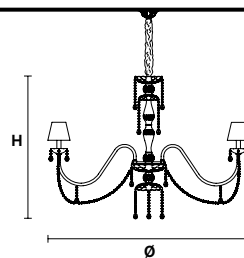

Telaio e braccia di vetro soffiato, pendagli in cristallo.  
Blown glass arm frame and crystal pendants.

**G04**  
Shiny chrome

**G03**  
Shiny gold

**H**  
Standard Chain  
100 cm / 39.37"

VE 875/12

Suspension

TECHNICAL INFORMATIONS

Ø 120 cm / 47.30"  
H 120 cm / 47.30"  
W 25 kg / 55.11 lb

LIGHTING SYSTEM

12×E14×40 W max  
(not included).

VE 875/16

Suspension

TECHNICAL INFORMATIONS

Ø 145 cm / 57.09"  
H 120 cm / 47.30"  
W 32 kg / 70.54 lb

LIGHTING SYSTEM

16×E14×40 W max  
(not included).