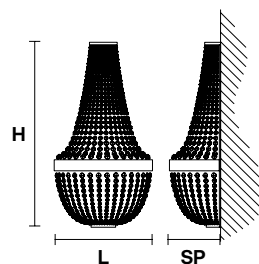

VE 864 A4

Applique

TECHNICAL INFORMATION

L	30 cm / 11.80"
SP	21cm / 8.30"
H	57 cm / 22.45"
W	4 kg / 8.81 lb

LIGHTING SYSTEM

4×E14×40 W max
(not included).

Telaio in metallo cromato e pendagli in cristallo.

Chrome plated metal frame and crystal pendants.