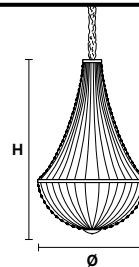

Telaio in metallo cromato e pendagli in cristallo.  
 Chrome plated metal frame and crystal pendants.

G04  
 Shiny chrome

VE 864/10 60

Suspension

TECHNICAL INFORMATION

Ø 60 cm / 23.70"  
 H 110 cm / 43.31"  
 W 23 kg / 50.70 lb

LIGHTING SYSTEM

10×E27×60 W max  
 (not included).

VE 864/14 90

Suspension

TECHNICAL INFORMATION

Ø 90 cm / 35.50"  
 H 150 cm / 59.10"  
 W 37.5 kg / 82.67 lb

LIGHTING SYSTEM

14×E27×60 W max  
 (not included).

VE 864/20 120

Suspension

TECHNICAL INFORMATION

Ø 120 cm / 47.30"  
 H 200 cm / 78.75"  
 W 53 kg / 116.84 lb

LIGHTING SYSTEM

20×E27×60 W max  
 (not included).

VE 864/24 150

Suspension

TECHNICAL INFORMATION

Ø 150 cm / 59.10"  
 H 250 cm / 98.50"  
 W 86 kg / 189.59 lb

LIGHTING SYSTEM

24×E27×60 W max  
 (not included).

: for the US market, refer to the relevant price list.