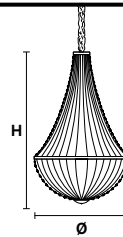

Telaio in metallo cromato e pendagli in cristallo.  
 Chrome plated metal frame and crystal pendants.

G04  
 Shiny chrome

VE 864/10 60

Suspension

TECHNICAL INFORMATION

Ø 60 cm / 23.70"  
 H 110 cm / 43.31"  
 W 23 kg / 50.70 lb

LIGHTING SYSTEM

10×E27×60 W max  
 (not included).

VE 864/14 90

Suspension

TECHNICAL INFORMATION

Ø 90 cm / 35.50"  
 H 150 cm / 59.10"  
 W 37.5 kg / 82.67 lb

LIGHTING SYSTEM

14×E27×60 W max  
 (not included).

VE 864/20 120

Suspension

TECHNICAL INFORMATION

Ø 120 cm / 47.30"  
 H 200 cm / 78.75"  
 W 53 kg / 116.84 lb

LIGHTING SYSTEM

20×E27×60 W max  
 (not included).

VE 864/24 150

Suspension

TECHNICAL INFORMATION

Ø 150 cm / 59.10"  
 H 250 cm / 98.50"  
 W 86 kg / 189.59 lb

LIGHTING SYSTEM

24×E27×60 W max  
 (not included).

: for the US market, refer to the relevant price list.