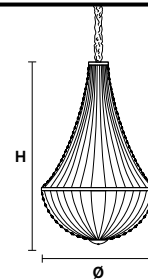

Telaio in metallo cromato e pendagli in cristallo.  
 Chrome plated metal frame and crystal pendants.

G04  
 Shiny chrome

VE 864/10 60

Suspension

TECHNICAL INFORMATION

Ø 60 cm / 23.70"  
 H 110 cm / 43.31"  
 W 23 kg / 50.70 lb

LIGHTING SYSTEM

10×E27×60 W max  
 (not included).

VE 864/14 90

Suspension

TECHNICAL INFORMATION

Ø 90 cm / 35.50"  
 H 150 cm / 59.10"  
 W 37.5 kg / 82.67 lb

LIGHTING SYSTEM

14×E27×60 W max  
 (not included).

VE 864/20 120

Suspension

TECHNICAL INFORMATION

Ø 120 cm / 47.30"  
 H 200 cm / 78.75"  
 W 53 kg / 116.84 lb

LIGHTING SYSTEM

20×E27×60 W max  
 (not included).

VE 864/24 150

Suspension

TECHNICAL INFORMATION

Ø 150 cm / 59.10"  
 H 250 cm / 98.50"  
 W 86 kg / 189.59 lb

LIGHTING SYSTEM

24×E27×60 W max  
 (not included).

: for the US market, refer to the relevant price list.