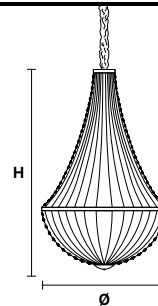

Telaio in metallo cromato e pendagli in cristallo.  
 Chrome plated metal frame and crystal pendants.

G04  
 Shiny chrome

VE 864/10 60

Suspension

TECHNICAL INFORMATION

Ø 60 cm / 23.70"  
 H 110 cm / 43.31"  
 W 23 kg / 50.70 lb

LIGHTING SYSTEM

10×E27×60 W max  
 (not included).

VE 864/14 90

Suspension

TECHNICAL INFORMATION

Ø 90 cm / 35.50"  
 H 150 cm / 59.10"  
 W 37.5 kg / 82.67 lb

LIGHTING SYSTEM

14×E27×60 W max  
 (not included).

VE 864/20 120

Suspension

TECHNICAL INFORMATION

Ø 120 cm / 47.30"  
 H 200 cm / 78.75"  
 W 53 kg / 116.84 lb

LIGHTING SYSTEM

20×E27×60 W max  
 (not included).

VE 864/24 150

Suspension

TECHNICAL INFORMATION

Ø 150 cm / 59.10"  
 H 250 cm / 98.50"  
 W 86 kg / 189.59 lb

LIGHTING SYSTEM

24×E27×60 W max  
 (not included).

: for the US market, refer to the relevant price list.