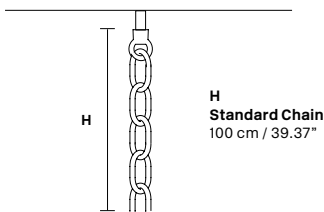

Telaio in metallo cromato e pendagli in cristallo.  
 Chrome plated metal frame and crystal pendants.

G04  
 Shiny chrome

VE 864/10 60

Suspension

TECHNICAL INFORMATION

Ø 60 cm / 23.70"  
 H 110 cm / 43.31"  
 W 23 kg / 50.70 lb

LIGHTING SYSTEM

10×E27×60 W max  
 (not included).

VE 864/14 90

Suspension

TECHNICAL INFORMATION

Ø 90 cm / 35.50"  
 H 150 cm / 59.10"  
 W 37.5 kg / 82.67 lb

LIGHTING SYSTEM

14×E27×60 W max  
 (not included).

VE 864/20 120

Suspension

TECHNICAL INFORMATION

Ø 120 cm / 47.30"  
 H 200 cm / 78.75"  
 W 53 kg / 116.84 lb

LIGHTING SYSTEM

20×E27×60 W max  
 (not included).

VE 864/24 150

Suspension

TECHNICAL INFORMATION

Ø 150 cm / 59.10"  
 H 250 cm / 98.50"  
 W 86 kg / 189.59 lb

LIGHTING SYSTEM

24×E27×60 W max  
 (not included).

: for the US market, refer to the relevant price list.