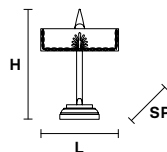

VE 860 TL1

Table Lamp

CE  *

TECHNICAL INFORMATION

L	20 cm / 7.87"
SP	21 cm / 8.27"
H	35 cm / 13.78"

LIGHTING SYSTEM

1×E14×40 W max
(not included).

Telaio in metallo dorato opaco.