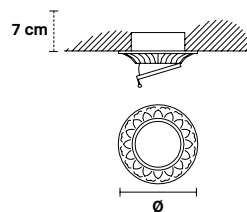

## TECHNICAL INFORMATION

Ø 12 cm / 4.72"  
W 0,5 kg / 1.10 lb

## LIGHTING SYSTEM

1×GU10×50 W max  
(not included).

Faretto ad incasso in ottone dorato. Lampadine non incluse.  
Foro a soffitto Ø 2.37".

Solid brass gold plated spot light. Bulbs not included.  
Hole Ø 2.37".