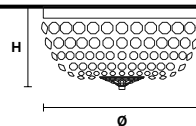

Telaio in metallo dorato e pendagli in cristallo.

Gold plated metal frame and crystal pendants.

G03
Shiny gold

VE 846 PL5

Ceiling

CE

TECHNICAL INFORMATION

Ø 40 cm / 15.75"
H 20 cm / 7.87"
W 5 kg / 11.02 lb

LIGHTING SYSTEM

5×E14×40 W max
(not included).

VE 846 PL6

Ceiling

CE

TECHNICAL INFORMATION

Ø 70 cm / 27.56"
H 35 cm / 13.78"
W 8 kg / 17.63 lb

LIGHTING SYSTEM