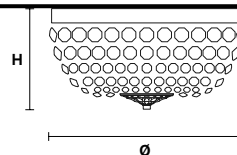

VE 846 PL8

Ceiling

CE

TECHNICAL INFORMATION

Ø 80 cm / 31.50"
H 40 cm / 15.75"
W 10 kg / 22.04 lb

LIGHTING SYSTEM

8×E14×40 W max
(not included).