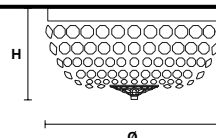

Telaio in metallo dorato e pendagli in cristallo.

Gold plated metal frame and crystal pendants.

G03
Shiny gold

VE 846 PL5

Ceiling

CE

TECHNICAL INFORMATION

Ø 40 cm / 15.75"
H 20 cm / 7.87"
W 5 kg / 11.02 lb

LIGHTING SYSTEM

5×E14×40 W max
(not included).

VE 846 PL6

Ceiling

CE

TECHNICAL INFORMATION

Ø 70 cm / 27.56"
H 35 cm / 13.78"
W 8 kg / 17.63 lb

LIGHTING SYSTEM