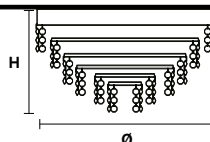

VE 836 PL3

Ceiling

CE

TECHNICAL INFORMATIONS

Ø 30 cm / 11.81"
 H 25 cm / 9.84"
 W 3.5 kg / 7.71 lb

LIGHTING SYSTEM

3×E14×40 W max
 (not included).

VE 836 PL6

Ceiling

CE

TECHNICAL INFORMATIONS

Ø 40 cm / 15.75"
 H 35 cm / 13.78"
 W 4 kg / 8.81 lb

LIGHTING SYSTEM

6×E14×40 W max
 (not included).

Telaio in metallo e pendagli in cristallo.

Metal frame and crystal pendants.