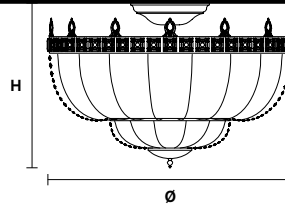

Telaio in metallo e pendagli in cristallo.

Metal frame and crystal pendants.

G03
Shiny gold

VE 829 PL6

Ceiling

TECHNICAL INFORMATIONS

Ø 60 cm / 23.62"
H 40 cm / 15.75"
W 18 kg / 39.68 lb

LIGHTING SYSTEM

6×E27×60 W max
(not included).

VE 829 PL8

Ceiling

TECHNICAL INFORMATIONS

Ø 80 cm / 31.50"
H 50 cm / 19.69"
W 24 kg / 52.91 lb

LIGHTING SYSTEM

8×E27×60 W max
(not included).

VE 829 PL12

Ceiling

TECHNICAL INFORMATIONS

Ø 115 cm / 45.28"
H 70 cm / 27.56"
W 32 kg / 70.54 lb

LIGHTING SYSTEM

12×E27×60 W max
(not included).