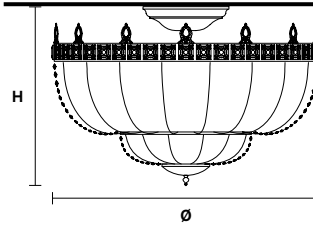

Telaio in metallo e pendagli in cristallo.

Metal frame and crystal pendants.

G03
Shiny gold

VE 829 PL6

Ceiling

TECHNICAL INFORMATIONS

Ø 60 cm / 23.62"
H 40 cm / 15.75"
W 18 kg / 39.68 lb

LIGHTING SYSTEM

6×E27×60 W max
(not included).

VE 829 PL8

Ceiling

TECHNICAL INFORMATIONS

Ø 80 cm / 31.50"
H 50 cm / 19.69"
W 24 kg / 52.91 lb

LIGHTING SYSTEM

8×E27×60 W max
(not included).

VE 829 PL12

Ceiling

TECHNICAL INFORMATIONS

Ø 115 cm / 45.28"
H 70 cm / 27.56"
W 32 kg / 70.54 lb

LIGHTING SYSTEM

12×E27×60 W max
(not included).