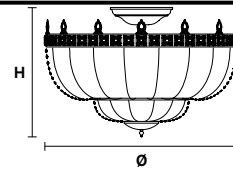

Telaio in metallo e pendagli in cristallo.

Metal frame and crystal pendants.

G03
Shiny gold

VE 829 PL6

Ceiling

TECHNICAL INFORMATIONS

Ø 60 cm / 23.62"
H 40 cm / 15.75"
W 18 kg / 39.68 lb

LIGHTING SYSTEM

6×E27×60 W max
(not included).

VE 829 PL8

Ceiling

TECHNICAL INFORMATIONS

Ø 80 cm / 31.50"
H 50 cm / 19.69"
W 24 kg / 52.91 lb

LIGHTING SYSTEM

8×E27×60 W max
(not included).

VE 829 PL12

Ceiling

TECHNICAL INFORMATIONS

Ø 115 cm / 45.28"
H 70 cm / 27.56"
W 32 kg / 70.54 lb

LIGHTING SYSTEM

12×E27×60 W max
(not included).