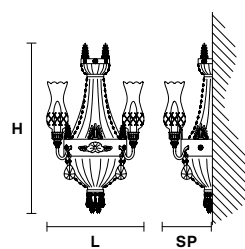

VE 827 A4

Applique

TECHNICAL INFORMATION

L	45 cm / 17.72"
SP	20 cm / 7.87"
H	70 cm / 27.56"
W	8 kg / 17.63 lb

LIGHTING SYSTEM

4×E14×40 W max
(not included).

Telaio in metallo e pendagli in cristallo.

Metal frame and crystal pendants.