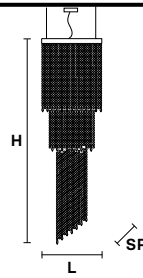

Telaio in metallo cromato e pendagli in cristallo.

Chrome plated metal frame and crystal pendants.

G04
Shiny chrome

VE 814/12 50

Suspension

TECHNICAL INFORMATION

L 50 cm / 19.69"
SP 50 cm / 19.69"
H 170 cm / 66.93"
W 28 kg / 61.72 lb

LIGHTING SYSTEM

12×E27×60 W max
(not included).

VE 814/16 75

Suspension

TECHNICAL INFORMATION

L 75 cm / 29.53"
SP 75 cm / 29.53"
H 200 cm / 78.74"
W 50 kg / 110.23 lb

LIGHTING SYSTEM

16×E27×60 W max
(not included).