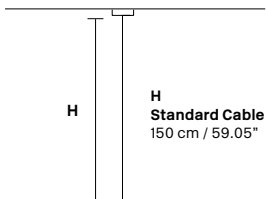

Telaio in metallo cromato e pendagli in cristallo.

Chrome plated metal frame and crystal pendants.

G04
Shiny chrome

VE 814/12 50

Suspension

TECHNICAL INFORMATION

L 50 cm / 19.69"
SP 50 cm / 19.69"
H 170 cm / 66.93"
W 28 kg / 61.72 lb

LIGHTING SYSTEM

12×E27×60 W max
(not included).

VE 814/16 75

Suspension

TECHNICAL INFORMATION

L 75 cm / 29.53"
SP 75 cm / 29.53"
H 200 cm / 78.74"
W 50 kg / 110.23 lb

LIGHTING SYSTEM

16×E27×60 W max
(not included).