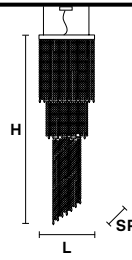

Telaio in metallo cromato e pendagli in cristallo.

Chrome plated metal frame and crystal pendants.

G04
Shiny chrome

VE 814/12 50

Suspension

TECHNICAL INFORMATION

L 50 cm / 19.69"
SP 50 cm / 19.69"
H 170 cm / 66.93"
W 28 kg / 61.72 lb

LIGHTING SYSTEM

12×E27×60 W max
(not included).

VE 814/16 75

Suspension

TECHNICAL INFORMATION

L 75 cm / 29.53"
SP 75 cm / 29.53"
H 200 cm / 78.74"
W 50 kg / 110.23 lb

LIGHTING SYSTEM

16×E27×60 W max
(not included).