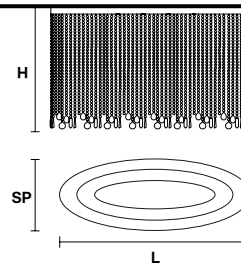

Telaio in metallo cromato e pendagli in cristallo.

Chrome plated metal frame and crystal pendants.

G04
Shiny chrome

VE 811/PL4 OV

Ceiling

CE

TECHNICAL INFORMATION

L 80 cm / 31.50"
SP 40 cm / 15.60"
H 30 cm / 11.80"
W 9 kg / 19.80 lb

LIGHTING SYSTEM

4 x E27 x 60 W max
(not included).

VE 811/PL5 OV

Ceiling

CE

TECHNICAL INFORMATION

L 100 cm / 39.40"
SP 40 cm / 15.60"
H 40 cm / 15.60"
W 12 kg / 26.40 lb

LIGHTING SYSTEM

5 x E27 x 60 W max
(not included).

VE 811/PL6 OV

Ceiling

CE

TECHNICAL INFORMATION

L 120 cm / 47.30"
SP 60 cm / 23.70"
H 50 cm / 19.70"
W 16 kg / 35.20 lb

LIGHTING SYSTEM

6 x E27 x 60 W max
(not included).