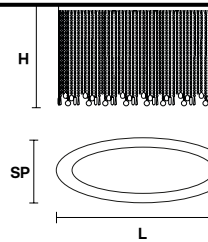

Telaio in metallo cromato e pendagli in cristallo.

Chrome plated metal frame and crystal pendants.

G04
Shiny chrome

VE 811/PL4 OV

Ceiling

CE

TECHNICAL INFORMATION

L 80 cm / 31.50"
SP 40 cm / 15.60"
H 30 cm / 11.80"
W 9 kg / 19.80 lb

LIGHTING SYSTEM

4 x E27 x 60 W max
(not included).

VE 811/PL5 OV

Ceiling

CE

TECHNICAL INFORMATION

L 100 cm / 39.40"
SP 40 cm / 15.60"
H 40 cm / 15.60"
W 12 kg / 26.40 lb

LIGHTING SYSTEM

5 x E27 x 60 W max
(not included).

VE 811/PL6 OV

Ceiling

CE

TECHNICAL INFORMATION

L 120 cm / 47.30"
SP 60 cm / 23.70"
H 50 cm / 19.70"
W 16 kg / 35.20 lb

LIGHTING SYSTEM

6 x E27 x 60 W max
(not included).