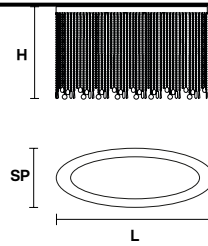

Telaio in metallo cromato e pendagli in cristallo.

Chrome plated metal frame and crystal pendants.

G04
Shiny chrome

VE 811/PL4 OV

Ceiling

CE

TECHNICAL INFORMATION

L 80 cm / 31.50"
SP 40 cm / 15.60"
H 30 cm / 11.80"
W 9 kg / 19.80 lb

LIGHTING SYSTEM

4 x E27 x 60 W max
(not included).

VE 811/PL5 OV

Ceiling

CE

TECHNICAL INFORMATION

L 100 cm / 39.40"
SP 40 cm / 15.60"
H 40 cm / 15.60"
W 12 kg / 26.40 lb

LIGHTING SYSTEM

5 x E27 x 60 W max
(not included).

VE 811/PL6 OV

Ceiling

CE

TECHNICAL INFORMATION

L 120 cm / 47.30"
SP 60 cm / 23.70"
H 50 cm / 19.70"
W 16 kg / 35.20 lb

LIGHTING SYSTEM

6 x E27 x 60 W max
(not included).