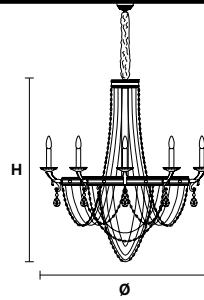

Telaio in ottone dorato e pendagli in cristallo .
Solid brass gold plated frame, crystal pendants.

VE 805/8+4+1

Applique

TECHNICAL INFORMATIONS

Ø 100 cm / 39.37"
H 100 cm / 39.37"
W 26 kg / 57.32 lb

LIGHTING SYSTEM

12×E14×40 W max
1×E27×60 W max
(not included).

VE 805/12+6+1

Applique

TECHNICAL INFORMATIONS

Ø 140 cm / 55.15"
H 150 cm / 59.10"
W 40 kg / 88.18 lb

LIGHTING SYSTEM

18×E14×40 W max
1×E27×60 W max
(not included).