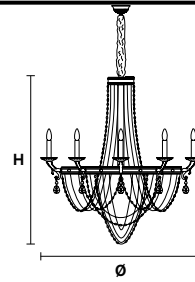

Telaio in ottone dorato e pendagli in cristallo .
Solid brass gold plated frame, crystal pendants.

VE 805/8+4+1

Applique

TECHNICAL INFORMATIONS

Ø 100 cm / 39.37"
H 100 cm / 39.37"
W 26 kg / 57.32 lb

LIGHTING SYSTEM

12×E14×40 W max
1×E27×60 W max
(not included).

VE 805/12+6+1

Applique

TECHNICAL INFORMATIONS

Ø 140 cm / 55.15"
H 150 cm / 59.10"
W 40 kg / 88.18 lb

LIGHTING SYSTEM

18×E14×40 W max
1×E27×60 W max
(not included).