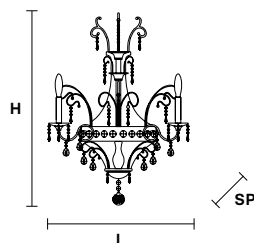

VE 802/A3

Applique

TECHNICAL INFORMATION

L	60 cm / 23.62"
SP	32 cm / 12.60"
H	90 cm / 35.43"
W	7 kg / 15.43 lb

LIGHTING SYSTEM

3×E14×40 W max
(not included).

Telaio in ottone dorato e pendagli in cristallo .

Solid brass gold plated frame, crystal pendants.

G03
Shiny gold