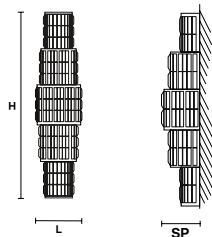

VE 764 A9G

Applique

TECHNICAL INFORMATION

**L** 24 cm / 9.45"  
**SP** 12 cm / 4.70"  
**H** 104 cm / 40.95"  
**W** 7 kg / 15.43 lb

LIGHTING SYSTEM

9×E14×40 W max  
 (not included).

VE 764 A4P

Applique

TECHNICAL INFORMATION

**L** 22 cm / 8.65"  
**SP** 8 cm / 3.15"  
**H** 70 cm / 27.60 "  
**W** 2 kg / 4.40 lb

LIGHTING SYSTEM

4×E14×40 W max  
 (not included).

Telaio in metallo e pendagli in cristallo.

Metal frame and crystal pendants.