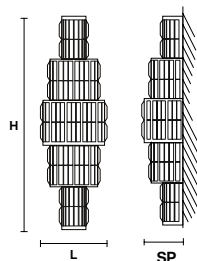

VE 764 A9G

Applique

TECHNICAL INFORMATION

**L** 24 cm / 9.45"  
**SP** 12 cm / 4.70"  
**H** 104 cm / 40.95"  
**W** 7 kg / 15.43 lb

LIGHTING SYSTEM

9×E14×40 W max  
 (not included).

VE 764 A4P

Applique

TECHNICAL INFORMATION

**L** 22 cm / 8.65"  
**SP** 8 cm / 3.15"  
**H** 70 cm / 27.60 "  
**W** 2 kg / 4.40 lb

LIGHTING SYSTEM

4×E14×40 W max  
 (not included).

Telaio in metallo e pendagli in cristallo.

Metal frame and crystal pendants.