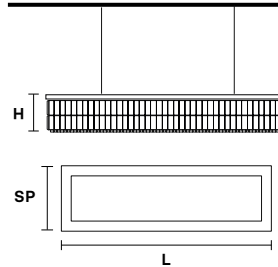

Telaio in metallo e pendagli in cristallo.

Metal frame and crystal pendants.

G04
Shiny chrome

VE 760/S16 RC

Suspension

TECHNICAL INFORMATIONS

L 100 cm / 39.37"
SP 60 cm / 23.62"
H 18 cm / 7.08"
W 27 kg / 59.52lb

LIGHTING SYSTEM

16×E27 ×60 W max
(not included).

VE 760/S20 RC

Suspension

TECHNICAL INFORMATIONS

L 150 cm / 59.05"
SP 60 cm / 23.60"
H 18 cm / 7.08"
W 35 kg / 77.16lb

LIGHTING SYSTEM

20×E27×60 W max
(not included).

VE 760/S26 RC

Suspension

TECHNICAL INFORMATIONS

L 200 cm / 78.74"
SP 80 cm / 31.49"
H 18 cm / 7.08"
W 52 kg / 114.64 lb

LIGHTING SYSTEM

26×E27×60 W max
(not included).