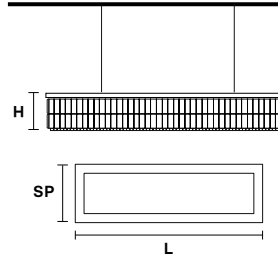

Telaio in metallo e pendagli in cristallo.

Metal frame and crystal pendants.

G04
Shiny chrome

VE 760/S16 RC

Suspension

TECHNICAL INFORMATIONS

L 100 cm / 39.37"
SP 60 cm / 23.62"
H 18 cm / 7.08"
W 27 kg / 59.52lb

LIGHTING SYSTEM

16×E27 ×60 W max
(not included).

VE 760/S20 RC

Suspension

TECHNICAL INFORMATIONS

L 150 cm / 59.05"
SP 60 cm / 23.60"
H 18 cm / 7.08"
W 35 kg / 77.16lb

LIGHTING SYSTEM

20×E27×60 W max
(not included).

VE 760/S26 RC

Suspension

TECHNICAL INFORMATIONS

L 200 cm / 78.74"
SP 80 cm / 31.49"
H 18 cm / 7.08"
W 52 kg / 114.64 lb

LIGHTING SYSTEM

26×E27×60 W max
(not included).