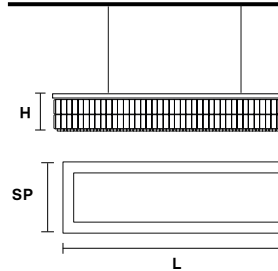

Telaio in metallo e pendagli in cristallo.

Metal frame and crystal pendants.

G04
Shiny chrome

VE 760/S16 RC

Suspension

TECHNICAL INFORMATIONS

L 100 cm / 39.37"
SP 60 cm / 23.62"
H 18 cm / 7.08"
W 27 kg / 59.52lb

LIGHTING SYSTEM

16×E27 ×60 W max
(not included).

VE 760/S20 RC

Suspension

TECHNICAL INFORMATIONS

L 150 cm / 59.05"
SP 60 cm / 23.60"
H 18 cm / 7.08"
W 35 kg / 77.16lb

LIGHTING SYSTEM

20×E27×60 W max
(not included).

VE 760/S26 RC

Suspension

TECHNICAL INFORMATIONS

L 200 cm / 78.74"
SP 80 cm / 31.49"
H 18 cm / 7.08"
W 52 kg / 114.64 lb

LIGHTING SYSTEM

26×E27×60 W max
(not included).