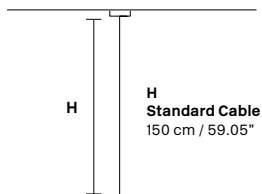

Telaio in metallo e pendagli in cristallo.

Metal frame and crystal pendants.

G04
Shiny chrome

VE 760/S16 RC

Suspension

TECHNICAL INFORMATIONS

L 100 cm / 39.37"
SP 60 cm / 23.62"
H 18 cm / 7.08"
W 27 kg / 59.52lb

LIGHTING SYSTEM

16×E27 ×60 W max
(not included).

VE 760/S20 RC

Suspension

TECHNICAL INFORMATIONS

L 150 cm / 59.05"
SP 60 cm / 23.60"
H 18 cm / 7.08"
W 35 kg / 77.16lb

LIGHTING SYSTEM

20×E27×60 W max
(not included).

VE 760/S26 RC

Suspension

TECHNICAL INFORMATIONS

L 200 cm / 78.74"
SP 80 cm / 31.49"
H 18 cm / 7.08"
W 52 kg / 114.64 lb

LIGHTING SYSTEM

26×E27×60 W max
(not included).