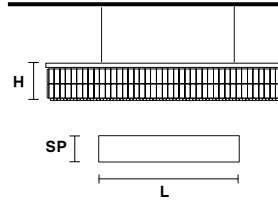

Telaio in metallo e pendagli in cristallo.

Metal frame and crystal pendants.

G04
Shiny chrome

VE 760/S5 LN

Suspension

TECHNICAL INFORMATIONS

L 80 cm / 31.49"
SP 17 cm / 6.70"
H 18 cm / 7.08"
W 12 kg / 26.45 lb

LIGHTING SYSTEM

5×E27×60 W max
(not included).

VE 760/S6 LN

Suspension

TECHNICAL INFORMATIONS

L 100 cm / 39.37"
SP 17 cm / 6.70 "
H 18 cm / 7.08"
W 15 kg / 33.06 lb

LIGHTING SYSTEM

6×E27×60 W max
(not included).

VE 760/S7 LN

Suspension

TECHNICAL INFORMATIONS

L 120 cm / 47.24"
SP 17 cm / 6.70"
H 18 cm / 7.08"
W 18 kg / 39.68lb

LIGHTING SYSTEM

7×E27×60 W max
(not included).