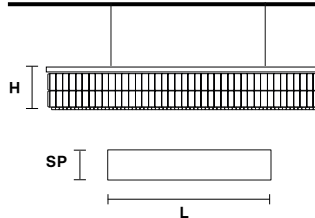

Telaio in metallo e pendagli in cristallo.

Metal frame and crystal pendants.

G04
Shiny chrome

VE 760/S5 LN

Suspension

TECHNICAL INFORMATIONS

L 80 cm / 31.49"
SP 17 cm / 6.70"
H 18 cm / 7.08"
W 12 kg / 26.45 lb

LIGHTING SYSTEM

5×E27×60 W max
(not included).

VE 760/S6 LN

Suspension

TECHNICAL INFORMATIONS

L 100 cm / 39.37"
SP 17 cm / 6.70 "
H 18 cm / 7.08"
W 15 kg / 33.06 lb

LIGHTING SYSTEM

6×E27×60 W max
(not included).

VE 760/S7 LN

Suspension

TECHNICAL INFORMATIONS

L 120 cm / 47.24"
SP 17 cm / 6.70"
H 18 cm / 7.08"
W 18 kg / 39.68lb

LIGHTING SYSTEM

7×E27×60 W max
(not included).