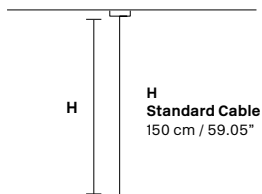

Telaio in metallo e pendagli in cristallo.

Metal frame and crystal pendants.

G04
Shiny chrome

VE 760/S5 LN

Suspension

TECHNICAL INFORMATIONS

L 80 cm / 31.49"
SP 17 cm / 6.70"
H 18 cm / 7.08"
W 12 kg / 26.45 lb

LIGHTING SYSTEM

5×E27×60 W max
(not included).

VE 760/S6 LN

Suspension

TECHNICAL INFORMATIONS

L 100 cm / 39.37"
SP 17 cm / 6.70 "
H 18 cm / 7.08"
W 15 kg / 33.06 lb

LIGHTING SYSTEM

6×E27×60 W max
(not included).

VE 760/S7 LN

Suspension

TECHNICAL INFORMATIONS

L 120 cm / 47.24"
SP 17 cm / 6.70"
H 18 cm / 7.08"
W 18 kg / 39.68lb

LIGHTING SYSTEM

7×E27×60 W max
(not included).