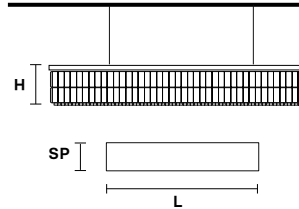

Telaio in metallo e pendagli in cristallo.

Metal frame and crystal pendants.

G04
Shiny chrome

VE 760/S5 LN

Suspension

TECHNICAL INFORMATIONS

L 80 cm / 31.49"
SP 17 cm / 6.70"
H 18 cm / 7.08"
W 12 kg / 26.45 lb

LIGHTING SYSTEM

5×E27×60 W max
(not included).

VE 760/S6 LN

Suspension

TECHNICAL INFORMATIONS

L 100 cm / 39.37"
SP 17 cm / 6.70 "
H 18 cm / 7.08"
W 15 kg / 33.06 lb

LIGHTING SYSTEM

6×E27×60 W max
(not included).

VE 760/S7 LN

Suspension

TECHNICAL INFORMATIONS

L 120 cm / 47.24"
SP 17 cm / 6.70"
H 18 cm / 7.08"
W 18 kg / 39.68lb

LIGHTING SYSTEM

7×E27×60 W max
(not included).