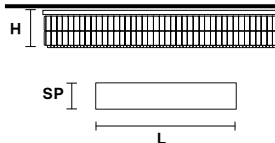

VE 760/PL5 LN

Ceiling

CE

TECHNICAL INFORMATION

L 80 cm / 31.49"
SP 17 cm / 6.70"
H 18 cm / 7.08"
W 12 kg / 26.45 lb

LIGHTING SYSTEM

5×E27×60 W max
(not included).