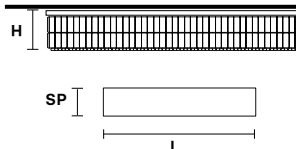

VE 760/PL6 LN

Ceiling

CE

TECHNICAL INFORMATION

L 100 cm / 39.37"
SP 17 cm / 6.70"
H 18 cm / 7.08"
W 15 kg / 33.06 lb

LIGHTING SYSTEM

6×E27×60 W max
(not included).