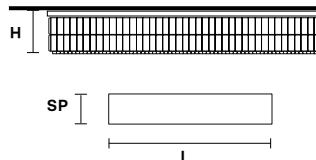

VE 760/PL7 LN

Ceiling

CE

TECHNICAL INFORMATION

L 120 cm / 47.24"
SP 17 cm / 6.70"
H 18 cm / 7.08"
W 18 kg / 39.68 lb

LIGHTING SYSTEM

7×E27×60 W max
(not included).