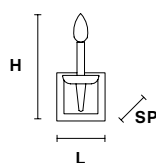

VE 1192 A1 P

Applique

CE

TECHNICAL INFORMATION

L 11 cm / 4.33"
SP 14 cm / 5.51"
H 24 cm / 9.44"
W 1.5 kg / 3.30 lb

LIGHTING SYSTEM

1×E14×40 W max
(not included).