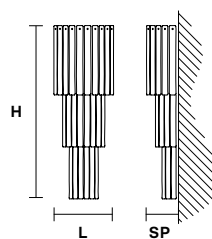

VE 1146 A4

Applique

TECHNICAL INFORMATIONS

L	26 cm / 10.25"
SP	14 cm / 5.55"
H	70 cm / 27.56"
W	12 kg / 26.45 lb

LIGHTING SYSTEM

4×E14×40 W max
(not included).

Telaio in metallo verniciato, diffusore in vetro in piastra lavorato a mano con finitura "graniglia".

Painted metal frame, diffuser in home made cast glass with "graniglia" finishing.