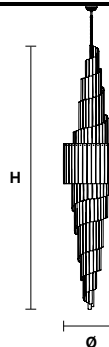

Telaio in metallo verniciato, diffusore in vetro in piastra lavorato a mano con finitura "graniglia".

Painted metal frame, diffuser in home made cast glass with "graniglia" finishing.

VE 1144 S20

Suspension

TECHNICAL INFORMATION

Ø 80 cm / 31.50"
H 360 cm / 141.73"
W 240 kg / 529.1 lb

LIGHTING SYSTEM

30×E27×60 W max
 (not included).

VE 1144 S40

Suspension

CE

TECHNICAL INFORMATION

Ø 100 cm / 39.40"
H 450 cm / 177.20"
W 360 kg / 793.6 lb

LIGHTING SYSTEM

40×E27×60 W max
 (not included).

VE 1144 S52

Suspension

CE

TECHNICAL INFORMATION

Ø 120 cm / 47.30"
H 500 cm / 196.90"
W 580 kg / 1278 lb

LIGHTING SYSTEM

52×E27×60 W max
 (not included).