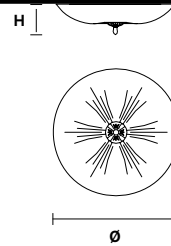

CE

TECHNICAL INFORMATIONS

Ø 45 cm / 17.80"
H 12 cm / 4.80"
W 8.5 kg / 18.73 lb

LIGHTING SYSTEM

3×E27×60 W max
 (not included).

VE 1114 PL3 TR

Ceiling

CE

TECHNICAL INFORMATIONS

Ø 45 cm / 17.80"
H 12 cm / 4.80"
W 8.5 kg / 18.73 lb

LIGHTING SYSTEM

3×E27×60 W max
 (not included).