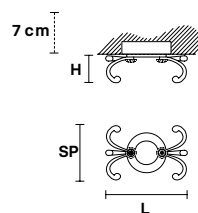

VE 1105

Spot

CE

TECHNICAL INFORMATIONS

L	16 cm / 6.29"
SP	9 cm / 3.54"
H	5.5 cm / 2.17"
W	0.2 kg / 0.44 lb

LIGHTING SYSTEM

1×GU10×50 W max
(not included).

**Faretto ad incasso in ottone dorato. Lampadine non incluse.
Foro a soffitto Ø 2.37".**

Solid brass gold plated spot light. Bulbs not included.
Hole Ø 2.37".

G03
Shiny gold