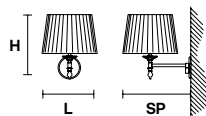

VE 1090 A1

Applique

TECHNICAL INFORMATION

L	20 cm / 7.87"
SP	34 cm / 13.39"
H	30 cm / 11.81"
W	3 kg / 6.61 lb

LIGHTING SYSTEM

1×E27×60 W max
(not included).

Telaio in ottone dorato.

Gold plated solid brass frame.