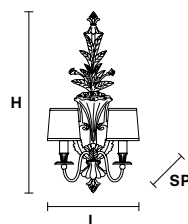

VE 1078 A2

Applique

CE

TECHNICAL INFORMATION

L	40 cm / 15.75"
SP	25 cm / 9.84"
H	75 cm / 29.53"
W	4 kg / 8.81 lb

LIGHTING SYSTEM

2×E14×40 W max
(not included).

Base in fusione d'ottone dorata.

Gold plated solid brass base.

G03
Shiny gold