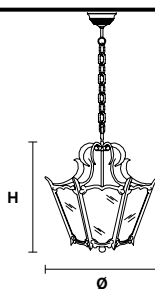

VE 1069 S4

Suspension

TECHNICAL INFORMATION

Ø	42 cm / 16.54"
H	44 cm / 17.32"
W	8 kg / 17.63 lb

LIGHTING SYSTEM

4×E14×40 W max
(not included).

Base in fusione d'ottone dorata.

Gold plated solid brass base.