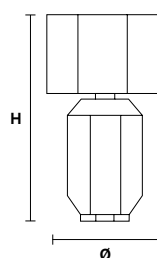

## TECHNICAL INFORMATION

Ø 29 cm / 11.40"  
H 49 cm / 19.30"  
W 3 kg / 6.61 lb

## LIGHTING SYSTEM

1×E27×60 W max  
(not included).

Base in vetro di Murano soffiato e lavorato a mano.

Hand made blown Murano glass base.

G18

Brushed brass