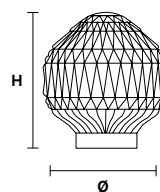

VE 1051 TL1 G

Table lamp

CE *

TECHNICAL INFORMATION

Ø 30 cm / 11.90"
 H 26 cm / 10.25"
 W 2 kg / 4.40 lb

LIGHTING SYSTEM

1×E14×40 W max
 (not included).

VE 1051 TL1 P

Table lamp

CE *

TECHNICAL INFORMATION

Ø 20 cm / 7.90"
 H 22 cm / 8.70"
 W 1.8 kg / 3.97 lb

LIGHTING SYSTEM

1×E14×40 W max
 (not included).

Base in vetro di Murano soffiato e lavorato a mano.

Hand made blown Murano glass base.