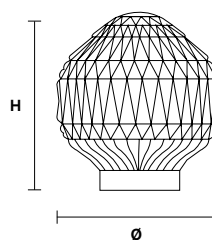

VE 1051 TL1 G

Table lamp

CE *

TECHNICAL INFORMATION

Ø 30 cm / 11.90"
 H 26 cm / 10.25"
 W 2 kg / 4.40 lb

LIGHTING SYSTEM

1×E14×40 W max
 (not included).

VE 1051 TL1 P

Table lamp

CE *

TECHNICAL INFORMATION

Ø 20 cm / 7.90"
 H 22 cm / 8.70"
 W 1.8 kg / 3.97 lb

LIGHTING SYSTEM

1×E14×40 W max
 (not included).

Base in vetro di Murano soffiato e lavorato a mano.

Hand made blown Murano glass base.