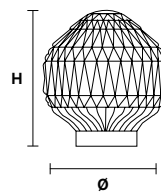

Base in vetro di Murano soffiato e lavorato a mano.

Hand made blown Murano glass base.

G04
Shiny chrome

VE 1050 TL1 G

Table lamp

CE *

TECHNICAL INFORMATION

Ø 30 cm / 11.90"
H 26 cm / 10.25"
W 2 kg / 4.40 lb

LIGHTING SYSTEM

1×E14×40 W max
(not included).

VE 1050 TL1 P

Table lamp

CE *

TECHNICAL INFORMATION

Ø 20 cm / 7.90"
H 22 cm / 8.70"
W 1.8 kg / 3.97 lb

LIGHTING SYSTEM