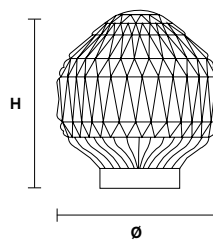

Base in vetro di Murano soffiato e lavorato a mano.

Hand made blown Murano glass base.

G04
Shiny chrome

VE 1050 TL1 G

Table lamp

CE *

TECHNICAL INFORMATION

Ø 30 cm / 11.90"
H 26 cm / 10.25"
W 2 kg / 4.40 lb

LIGHTING SYSTEM

1×E14×40 W max
(not included).

VE 1050 TL1 P

Table lamp

CE *

TECHNICAL INFORMATION

Ø 20 cm / 7.90"
H 22 cm / 8.70"
W 1.8 kg / 3.97 lb

LIGHTING SYSTEM