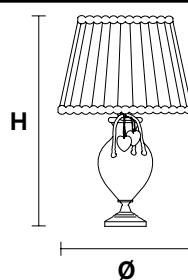

VE 1010/TL1

Table lamp

TECHNICAL INFORMATION

Ø 40 cm / 15.74"
H 65 cm / 25.59"

LIGHTING SYSTEM

1×E27×60 W max
(not included).

Base in vetro di Murano soffiato e lavorato a mano.

Hand made blown Murano glass base.