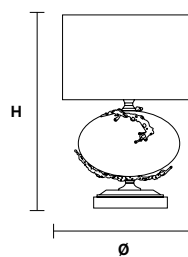

VE 1005/TL1

Table lamp

TECHNICAL INFORMATION

Ø	23 cm / 9.00"
H	34 cm / 14.00"
W	2 kg / 4.40 lb

LIGHTING SYSTEM

1×E27×60 W max
(not included).

Base in vetro di Murano soffiato e lavorato a mano.

Hand made blown Murano glass base.