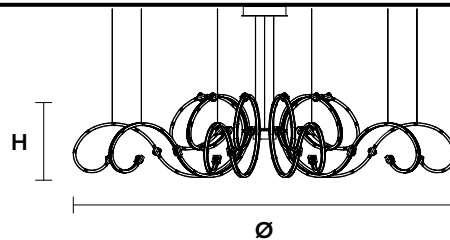

CE

TECHNICAL INFORMATION

Ø 250 cm / 98.42"
H 170 cm / 66.92"
W 60 kg / 132.28 lb

128 LED LIGHTS CRI>80
3000K - 192 W- 24960 Nominal lm
Dimmable PUSH or DMX on request.

Fixing: 1 x central bracket
35 x single steel cables.

TECHNICAL INFORMATIONS

Ø 385 cm / 151.57"
H 209 cm / 82.28"
W 120 kg / 264.55 lb

256 LED LIGHTS CRI>80
3000K - 384 W - 49920 Nominal lm
Dimmable PUSH or DMX on request.

Fixing: 1 x central bracket
67 x single steel cables.

Each cup contains:
1 x driver
1 x control board

RAQAM Q5 BASIC BATCH E - MODULO 1 X 10

CE 

TECHNICAL INFORMATIONS

Ø 266 cm / 104.72"
H 55 cm / 21.65"
W 38 kg / 83.77 lb

80 LED LIGHTS CRI>80
3000 K - 120 W - 15600 Nominal lm
DIMMABLE: PUSH + DMX on request.