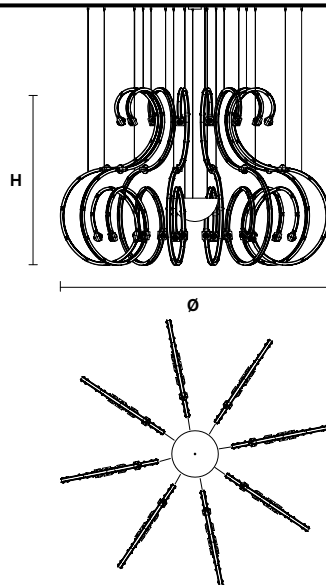

G04
Chrome Frame
Transparent Glass

G14
Burnished brass
Transparent Glass

RAQAM Q5 BASIC BATCH A - MODULO 1 X 16

CE

TECHNICAL INFORMATION

Ø 291 cm / 114.56"
H 55 cm / 21.65"
W 60 kg / 132.28 lb

128 LED LIGHTS CRI>80
3000K - 192 W- 24960 Nominal lm
Dimmable PUSH or DMX on request.

Fixing: 1 x central bracket
35 x single steel cables.

The cup contains:
1 x driver
1 x control board

RAQAM Q5 BASIC BATCH B - MODULO 1 X 8

CE

TECHNICAL INFORMATION

Ø 170 cm / 66.92"
H 112 cm / 44.09"
W 32 kg / 70.54 lb

CE

TECHNICAL INFORMATION

Ø 250 cm / 98.42"
H 170 cm / 66.92"
W 60 kg / 132.28 lb

128 LED LIGHTS CRI>80
3000K - 192 W- 24960 Nominal lm
Dimmable PUSH or DMX on request.

Fixing: 1 x central bracket
35 x single steel cables.

TECHNICAL INFORMATIONS

Ø 385 cm / 151.57"
H 209 cm / 82.28"
W 120 kg / 264.55 lb

256 LED LIGHTS CRI>80
3000K - 384 W - 49920 Nominal lm
Dimmable PUSH or DMX on request.

Fixing: 1 x central bracket
67 x single steel cables.