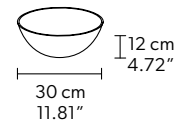

TECHNICAL INFORMATION

Ø 170 cm / 66.92"
H 112 cm / 44.09"
W 32 kg / 70.54 lb

64 LED LIGHTS CRI>80
3000K - 96W- 12480 Nominal lm
Dimmable PUSH or DMX on request.

Fixing: 1 x central bracket
19 x single steel cables.

The cup contains:
1 x driver
1 x control board