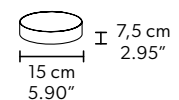

The box contains: 1 x control board