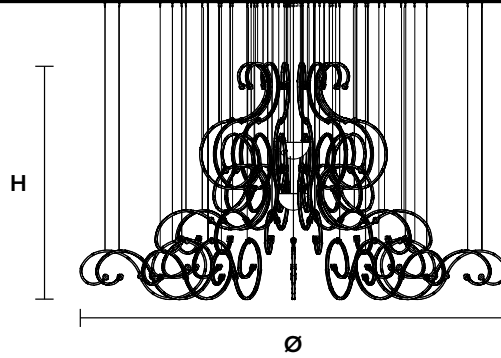

CE

TECHNICAL INFORMATION

Ø 250 cm / 98.42"
H 170 cm / 66.92"
W 60 kg / 132.28 lb

128 LED LIGHTS CRI>80
3000K - 192 W- 24960 Nominal lm
Dimmable PUSH or DMX on request.

Fixing: 1 x central bracket
35 x single steel cables.

The cup contains:
1 x driver
1 x control board

: for the US market refer to the relevant price list.

RAQAM Q5

Composition - Technical Info

MASIERO

Design by: Marc Sadler

RAQAM Q5 BASIC BATCH D - MODULO 1 X 16 + MODULO 1 X 8 + MODULO 1 X 8

TECHNICAL INFORMATIONS

Ø 385 cm / 151.57"
H 209 cm / 82.28"
W 120 kg / 264.55 lb

256 LED LIGHTS CRI>80
3000K - 384 W - 49920 Nominal lm
Dimmable PUSH or DMX on request.

Fixing: 1 x central bracket
67 x single steel cables.