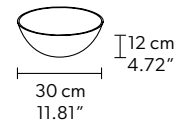

TECHNICAL INFORMATION

Ø 250 cm / 98.42"
H 170 cm / 66.92"
W 60 kg / 132.28 lb

128 LED LIGHTS CRI>80
3000K - 192 W- 24960 Nominal lm
Dimmable PUSH or DMX on request.

Fixing: 1 x central bracket
35 x single steel cables.

The cup contains:
1 x driver
1 x control board