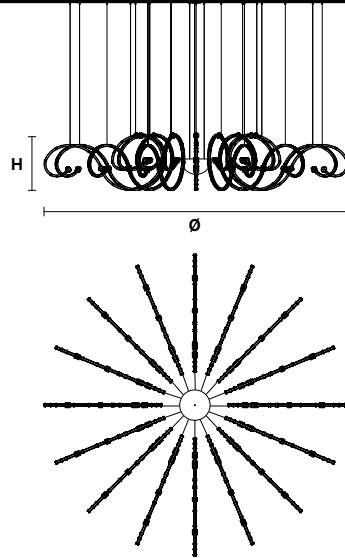

RAQAM Q5

Design by: Marc Sadler

Composition - Technical Info

MASIERO

Struttura in metallo ricoperto in vetro, illuminazione LED.

Metal frame covered with glass, LED lighting system.

G03
Gold Frame
Transparent Glass

G04
Chrome Frame
Transparent Glass

G14
Burnished brass
Transparent Glass

RAQAM Q5 BASIC BATCH A - MODULO 1 X 16

CE

TECHNICAL INFORMATION

Ø 291 cm / 114.56"
H 55 cm / 21.65"
W 60 kg / 132.28 lb

128 LED LIGHTS CRI>80
3000K - 192 W- 24960 Nominal lm
Dimmable PUSH or DMX on request.

CE

TECHNICAL INFORMATION

Ø 250 cm / 98.42"
H 170 cm / 66.92"
W 60 kg / 132.28 lb

128 LED LIGHTS CRI>80
3000K - 192 W- 24960 Nominal lm
Dimmable PUSH or DMX on request.

Fixing: 1 x central bracket
35 x single steel cables.

TECHNICAL INFORMATIONS

Ø 385 cm / 151.57"
H 209 cm / 82.28"
W 120 kg / 264.55 lb

256 LED LIGHTS CRI>80
3000K - 384 W - 49920 Nominal lm
Dimmable PUSH or DMX on request.

Fixing: 1 x central bracket
67 x single steel cables.