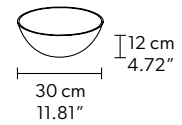

TECHNICAL INFORMATIONS

Ø 385 cm / 151.57"
H 209 cm / 82.28"
W 120 kg / 264.55 lb

256 LED LIGHTS CRI>80
3000K - 384 W - 49920 Nominal lm
Dimmable PUSH or DMX on request.

Fixing: 1 x central bracket
67 x single steel cables.

Each cup contains:
1 x driver
1 x control board