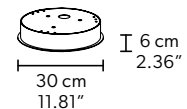

TECHNICAL INFORMATIONS

Ø 266 cm / 104.72"
H 55 cm / 21.65"
W 38 kg / 83.77 lb

80 LED LIGHTS CRI>80
3000 K - 120 W - 15600 Nominal lm
DIMMABLE: PUSH + DMX on request.

Fixing: 1 x canopy
10 x single steel cables.

The canopy contains:
1 x driver
1 x control board