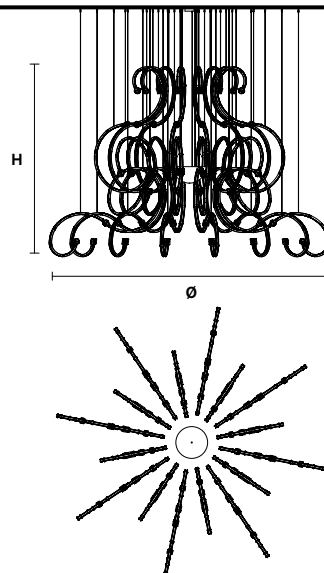

G04
Chrome Frame
Transparent Glass

G14
Burnished brass
Transparent Glass

RAQAM Q5 BASIC BATCH A - MODULO 1 X 16

CE

TECHNICAL INFORMATION

Ø 291 cm / 114.56"
H 55 cm / 21.65"
W 60 kg / 132.28 lb

128 LED LIGHTS CRI>80
3000K - 192 W- 24960 Nominal lm
Dimmable PUSH or DMX on request.

64 LED LIGHTS CRI>80
3000K - 96W- 12480 Nominal lm
Dimmable PUSH or DMX on request.

Fixing: 1 x central bracket
19 x single steel cables.

The cup contains:
1 x driver
1 x control board

RAQAM Q5 BASIC BATCH C - MODULO 1 X 8 + MODULO 1 X 8

CE

TECHNICAL INFORMATION

Ø 250 cm / 98.42"
H 170 cm / 66.92"
W 60 kg / 132.28 lb

128 LED LIGHTS CRI>80
3000K - 192 W- 24960 Nominal lm
Dimmable PUSH or DMX on request.

Fixing: 1 x central bracket
35 x single steel cables.

TECHNICAL INFORMATIONS

Ø 385 cm / 151.57"
H 209 cm / 82.28"
W 120 kg / 264.55 lb

256 LED LIGHTS CRI>80
3000K - 384 W - 49920 Nominal lm
Dimmable PUSH or DMX on request.

Fixing: 1 x central bracket
67 x single steel cables.