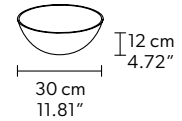

TECHNICAL INFORMATION

Ø 291 cm / 114.56"
H 55 cm / 21.65"
W 60 kg / 132.28 lb

128 LED LIGHTS CRI>80
3000K - 192 W- 24960 Nominal lm
Dimmable PUSH or DMX on request.

Fixing: 1 x central bracket
35 x single steel cables.

The cup contains:
1 x driver
1 x control board