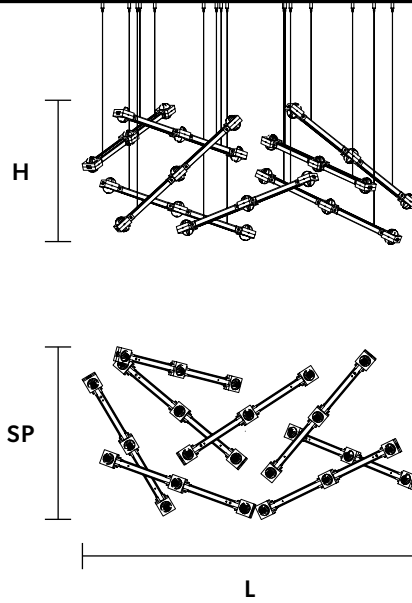

Design by: Marc Sadler

RAQAM N7 BASIC BATCH A - MODULO 7 X 8

CE 

Struttura in metallo ricoperto in vetro, illuminazione LED.

Metal frame covered with glass, LED lighting system.

G03
Gold Frame
Transparent Glass

G04
Chrome Frame
Transparent Glass

G14
Burnished brass
Transparent Glass

TECHNICAL INFORMATION

L 117 cm / 46.06"
SP 60 cm / 23.62"
H 50 cm / 19.68"
W 12 kg / 26.45 lb

48 LED x 72W CRI>80 3000 K -
9360 Nominal lm
DIMMABLE: PUSH + DMX on request.

Fixing:

16 x single steel cables.
8 x main power supply
(1 driver + 1 control board recessed)