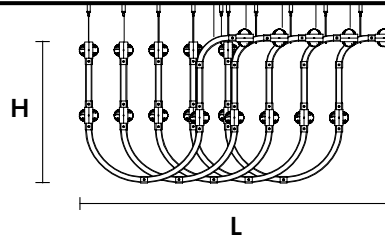

RAQAM N4

Design by: Marc Sadler

Composition - Technical Info

MASIERO

Struttura in metallo ricoperto in vetro, illuminazione LED.

Metal frame covered with glass, LED lighting system.

G03
Gold Frame
Transparent Glass

G04
Chrome Frame
Transparent Glass

G14
Burnished brass
Transparent Glass

RAQAM N4 BASIC BATCH A - MODULO 4 X 8

CE

TECHNICAL INFORMATION

L 90 x 145 cm / 35.43" x 57.08"
H 48 cm / 18.89"
W 14 kg / 30.86 lb

64 LED LIGHTS CRI > 80
3000 K - 96 W - 12480 Nominal lm

Dimmable PUSH or DMX on request.

Fixing:

16 x single steel cables.
8 x main power supply
(1 driver + 1 control board recessed)

RAQAM N4 BASIC BATCH B - MODULO 4 X 16

CE

TECHNICAL INFORMATION

L 100 x 305 cm / 39.37" x 118.89"
H 48 cm / 18.89"
W 26 kg / 57.32 lb