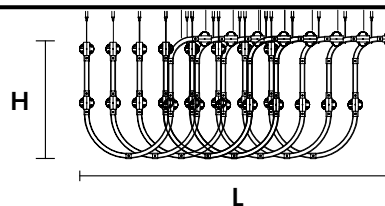

RAQAM N4

Design by: Marc Sadler

Composition - Technical Info

MASIERO

Struttura in metallo ricoperto in vetro, illuminazione LED.

Metal frame covered with glass, LED lighting system.

G03
Gold Frame
Transparent Glass

G04
Chrome Frame
Transparent Glass

G14
Burnished brass
Transparent Glass

RAQAM N4 BASIC BATCH A - MODULO 4 X 8

CE

TECHNICAL INFORMATION

L 90 x 145 cm / 35.43" x 57.08"
H 48 cm / 18.89"
W 14 kg / 30.86 lb

64 LED LIGHTS CRI > 80
3000 K - 96 W - 12480 Nominal lm

Dimmable PUSH or DMX on request.

Fixing:

16 x single steel cables.
8 x main power supply
(1 driver + 1 control board recessed)

RAQAM N4 BASIC BATCH B - MODULO 4 X 16

CE

TECHNICAL INFORMATION

L 100 x 305 cm / 39.37" x 118.89"
H 48 cm / 18.89"
W 26 kg / 57.32 lb