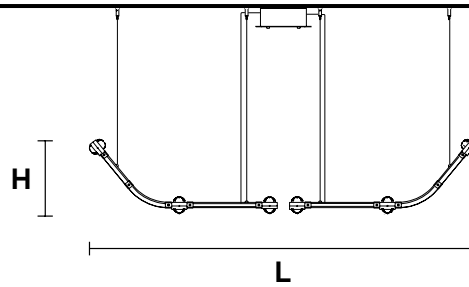

RAQAM N3 BASIC BATCH A - MODULO 5 X 8

CE

TECHNICAL INFORMATION

L 125 x 35 cm / 49.21" x 13.77"
H 25 cm / 9.84"
W 15 kg / 33.06 lb

48 LED LIGHTS CRI > 80
3000 K - 72 W - 9360 Nominal lm
Dimmable PUSH or DMX on request.

Fixing: 1 x canopy
16 x single steel cables.
The canopy contains:
1 x driver
1 x control board

RAQAM N3 BASIC BATCH B - MODULO 5 X 16

CE

TECHNICAL INFORMATION

L 125 x 75 cm / 49.21" x 29.52"
H 25 cm / 9.84"
W 25 kg / 55.11 lb