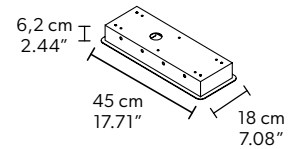

RAQAM N3 BASIC BATCH A - MODULO 5 X 8

CE

TECHNICAL INFORMATION

L 125 x 35 cm / 49.21" x 13.77"
H 25 cm / 9.84"
W 15 kg / 33.06 lb

48 LED LIGHTS CRI > 80
3000 K - 72 W - 9360 Nominal lm
Dimmable PUSH or DMX on request.

Fixing: 1 x canopy
16 x single steel cables.
The canopy contains:
1 x driver
1 x control board

RAQAM N3 BASIC BATCH B - MODULO 5 X 16

CE

TECHNICAL INFORMATION

L 125 x 75 cm / 49.21" x 29.52"
H 25 cm / 9.84"
W 25 kg / 55.11 lb