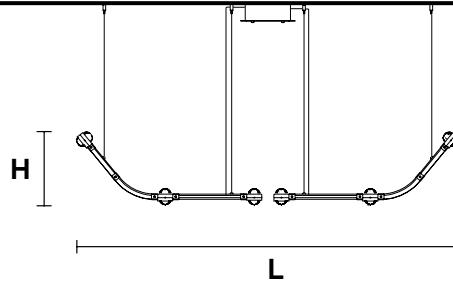

Design by: Marc Sadler

Struttura in metallo ricoperto in vetro, illuminazione LED.

Metal frame covered with glass, LED lighting system.

G03
Gold Frame
Transparent Glass

G04
Chrome Frame
Transparent Glass

G14
Burnished brass
Transparent Glass

RAQAM N3 BASIC BATCH A - MODULO 5 X 8

CE

TECHNICAL INFORMATION

L 125 x 35 cm / 49.21" x 13.77"
H 25 cm / 9.84"
W 15 kg / 33.06 lb

48 LED LIGHTS CRI > 80
3000 K - 72 W - 9360 Nominal lm
Dimmable PUSH or DMX on request.

Fixing: 1 x canopy
16 x single steel cables.
The canopy contains:
1 x driver
1 x control board

RAQAM N3 BASIC BATCH B - MODULO 5 X 16

CE

TECHNICAL INFORMATION

L 125 x 75 cm / 49.21" x 29.52"
H 25 cm / 9.84"
W 25 kg / 55.11 lb