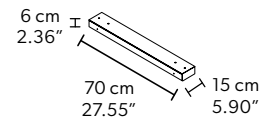

TECHNICAL INFORMATION

L 121,3 cm / 47.75"
H 155cm / 61.02 "
W 16 kg / 35.27 lb

64 LED LIGHTS CRI > 80
3000 K - 96 W - 12480 Nominal lm

Dimmable PUSH or DMX on request.

Fixing: 1 x canopy.
The canopy contains:
1 x driver
1 x control board