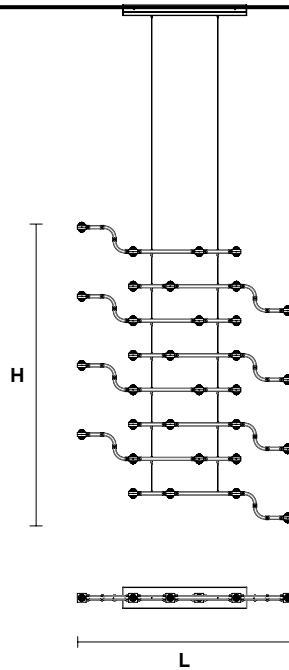

128 LED LIGHTS CRI > 80
3000 K - 192 W- 24960 Nominal lm
Dimmable PUSH or DMX on request.

Fixing: 1 x canopy
4 x single steel cables.
The canopy contains:
1 x driver
1 x control board

: for the US market, refer to the relevant price list.

Design by: Marc Sadler

RAQAM N2 BASIC BATCH B8 - MODULO 6 X 8

CE 

Struttura in metallo ricoperto in vetro, illuminazione LED.

Metal frame covered with glass, LED lighting system.

G03
Gold Frame
Transparent Glass

G04
Chrome Frame
Transparent Glass

G14
Burnished brass
Transparent Glass

TECHNICAL INFORMATION

L 121,3 cm / 47.75"
H 155cm / 61.02 "
W 16 kg / 35.27 lb

64 LED LIGHTS CRI > 80
3000 K - 96 W - 12480 Nominal lm