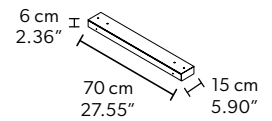

TECHNICAL INFORMATION

L 224,6 cm / 88.42"
H 155 cm / 61.02"
W 28 kg / 61.72 lb

128 LED LIGHTS CRI > 80
3000 K - 192 W- 24960 Nominal lm
Dimmable PUSH or DMX on request.

Fixing: 1 x canopy
4 x single steel cables.
The canopy contains:
1 x driver
1 x control board