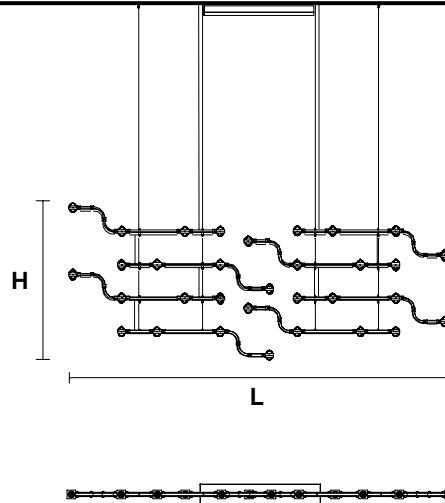

RAQAM N2 BASIC BATCH A8 - MODULO 6 X 8

CE

TECHNICAL INFORMATION

L 224,6 cm / 88.42"
H 76 cm / 29.92"
W 16 kg / 35.27 lb

64 LED LIGHTS CRI > 80
3000 K - 96 W- 12480- Nominal lm
Dimmable PUSH or DMX on request.

Fixing: 1 x canopy
4 x single steel cables.
The canopy contains:
1 x driver
1 x control board