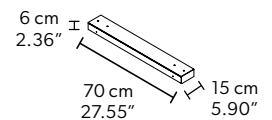

TECHNICAL INFORMATION

L 121,3 cm / 47.75"
H 311 cm / 112.44"
W 28 cm / 61.72 lb

128 LED LIGHTS CRI > 80
3000 K - 192 W - 24960 Nominal lm
Dimmable PUSH or DMX on request.

Fixing: 1 x canopy.
The canopy contains:
1 x driver
1 x control board