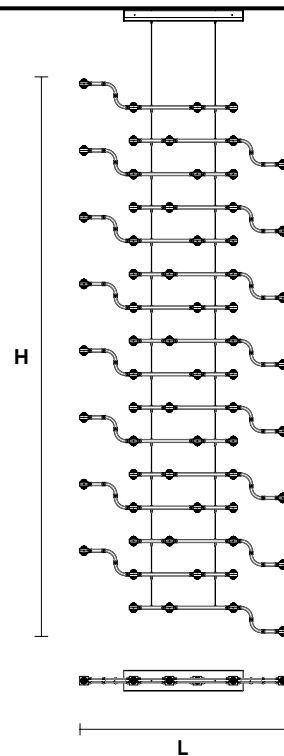

128 LED LIGHTS CRI > 80
3000 K - 192 W- 24960 Nominal lm
Dimmable PUSH or DMX on request.

Fixing: 1 x canopy
4 x single steel cables.
The canopy contains:
1 x driver
1 x control board

: for the US market, refer to the relevant price list.

G04
Chrome Frame
Transparent Glass

G14
Burnished brass
Transparent Glass

TECHNICAL INFORMATION

L 121,3 cm / 47.75"
H 155cm / 61.02 "
W 16 kg / 35.27 lb

64 LED LIGHTS CRI > 80
3000 K - 96 W - 12480 Nominal lm

Dimmable PUSH or DMX on request.

Fixing: 1 x canopy.
The canopy contains:
1 x driver
1 x control board

RAQAM N2 BASIC BATCH B16 - MODULO 6 X 16

CE 

TECHNICAL INFORMATION

L 121,3 cm / 47.75"
H 311 cm / 112.44"
W 28 cm / 61.72 lb