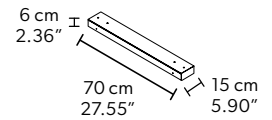

RAQAM N2 BASIC BATCH A8 - MODULO 6 X 8

CE

TECHNICAL INFORMATION

L 224,6 cm / 88.42"
H 76 cm / 29.92"
W 16 kg / 35.27 lb

64 LED LIGHTS CRI > 80
3000 K - 96 W- 12480- Nominal lm
Dimmable PUSH or DMX on request.

Fixing: 1 x canopy
4 x single steel cables.
The canopy contains:
1 x driver
1 x control board

RAQAM N2 BASIC BATCH A16 - MODULO 6 X 16

CE

TECHNICAL INFORMATION

L 224,6 cm / 88.42"
H 155 cm / 61.02"
W 28 kg / 61.72 lb

G04
Chrome Frame
Transparent Glass

G14
Burnished brass
Transparent Glass

TECHNICAL INFORMATION

L 121,3 cm / 47.75"
H 155cm / 61.02 "
W 16 kg / 35.27 lb

64 LED LIGHTS CRI > 80
3000 K - 96 W - 12480 Nominal lm