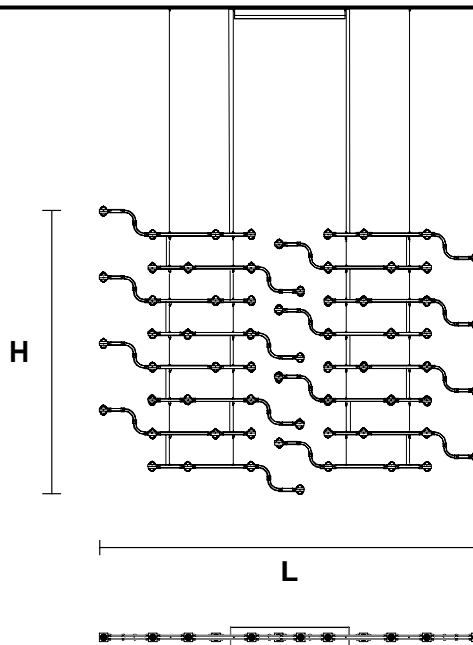

RAQAM N2 BASIC BATCH A8 - MODULO 6 X 8

CE

TECHNICAL INFORMATION

L 224,6 cm / 88.42"
H 76 cm / 29.92"
W 16 kg / 35.27 lb

64 LED LIGHTS CRI > 80
3000 K - 96 W- 12480- Nominal lm
Dimmable PUSH or DMX on request.

Fixing: 1 x canopy
4 x single steel cables.
The canopy contains:
1 x driver
1 x control board

RAQAM N2 BASIC BATCH A16 - MODULO 6 X 16

CE

TECHNICAL INFORMATION

L 224,6 cm / 88.42"
H 155 cm / 61.02"
W 28 kg / 61.72 lb

128 LED LIGHTS CRI > 80
3000 K - 192 W- 24960 Nominal lm
Dimmable PUSH or DMX on request.

Fixing: 1 x canopy
4 x single steel cables.
The canopy contains:
1 x driver
1 x control board

: for the US market, refer to the relevant price list.

G04
Chrome Frame
Transparent Glass

G14
Burnished brass
Transparent Glass

TECHNICAL INFORMATION

L 121,3 cm / 47.75"
H 155cm / 61.02 "
W 16 kg / 35.27 lb

64 LED LIGHTS CRI > 80
3000 K - 96 W - 12480 Nominal lm