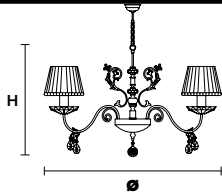

## TECHNICAL INFORMATIONS

Ø 85 cm / 33.46"

H 55 cm / 21.65"

WW 8×E14×40 W max

USA 8×E12×40 W max  
(not included)

## TECHNICAL INFORMATIONS

Ø 70 cm / 27.56"

H 50 cm / 19.69"

WW 5×E14×40 W max

USA 5×E12×40 W max  
(not included)