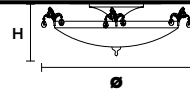

PRIMADONNA PL3

Ceiling

TECHNICAL INFORMATIONS

Ø 50 cm / 19.69"

H 23 cm / 9.06"

WW 3×E27×60 W max

USA 3×E26×60 W max
(not included)