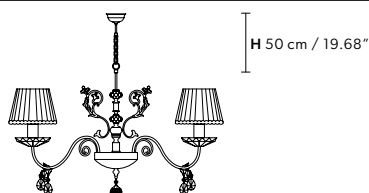

Standard chain for all chandeliers