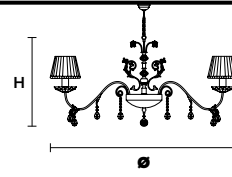

PRIMADONNA 8

Chandelier

TECHNICAL INFORMATIONS

Ø 85 cm / 33.46"

H 55 cm / 21.65"

WW 8×E14×40 W max

USA 8×E12×40 W max
(not included)

SHADE

PON-BD/16/IV