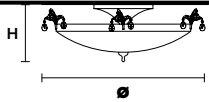

PRIMADONNA PL4

Ceiling

TECHNICAL INFORMATIONS

Ø 70 cm / 27.56"

H 25 cm / 9.84"

WW 4×E27×60 W max

USA 4×E26×60 W max
(not included)