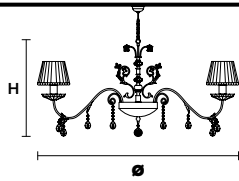

## TECHNICAL INFORMATIONS

Ø 120 cm / 47.24"

H 65 cm / 25.59"

WW 12×E14×40 W max

USA 12×E12×40 W max  
(not included)