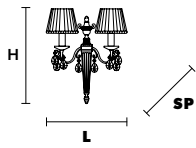

PRIMADONNA A2

Applique

CE

TECHNICAL INFORMATION		SHADE
L	40 cm / 15.75"	PON-BD/16/IV
SP	20 cm / 7.87"	
H	50 cm / 19.69"	
WW	2×E14×40 W max	
USA	2×E12×40 W max (not included)