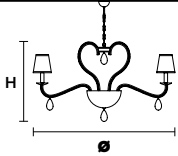

## Standard chain for all chandeliers

**NOBLESSE 12**

**Chandelier**

TECHNICAL INFORMATION		SHADE
Ø	115 cm / 45.28"	SHA-BD/14/IV
H	72 cm / 28.35"	SHA-BD/14/WH
WW	12×E14×40W max	
USA	12×E12×40W max (not included)	

**NOBLESSE 8**

**Chandelier**

TECHNICAL INFORMATION		SHADE
Ø	86 cm / 33.86"	SHA-BD/14/IV
H	62 cm / 24.41"	SHA-BD/14/WH
WW	8×E14×40W max	
USA	8×E12×40 W max (not included)	

**NOBLESSE 6**

**Chandelier**

TECHNICAL INFORMATION		SHADE
Ø	76 cm / 29.92"	SHA-BD/14/IV
H	62 cm / 24.41"	SHA-BD/14/WH
WW	6×E14×40 W max	
USA	6×E12×40 W max (not included)	

## TECHNICAL INFORMATION

Ø 62 cm / 24.41"

H 30 cm / 11.81"

WW 6×E14×40 W max

USA 6×E12×40 W max  
(not included)

**NOBLESSE A4**

**Applique**

**TECHNICAL INFORMATION**