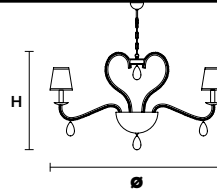

## Standard chain for all chandeliers

**NOBLESSE 12**

**Chandelier**

TECHNICAL INFORMATION		SHADE
Ø	115 cm / 45.28"	SHA-BD/14/IV
H	72 cm / 28.35"	SHA-BD/14/WH
WW	12×E14×40W max	
USA	12×E12×40W max (not included)	

**NOBLESSE 8**

**Chandelier**

TECHNICAL INFORMATION		SHADE
Ø	86 cm / 33.86"	SHA-BD/14/IV
H	62 cm / 24.41"	SHA-BD/14/WH
WW	8×E14×40W max	
USA	8×E12×40 W max (not included)	

**NOBLESSE 6**

**Chandelier**

TECHNICAL INFORMATION		SHADE
Ø	76 cm / 29.92"	SHA-BD/14/IV
H	62 cm / 24.41"	SHA-BD/14/WH
WW	6×E14×40 W max	
USA	6×E12×40 W max (not included)	

## TECHNICAL INFORMATION

Ø 62 cm / 24.41"

H 30 cm / 11.81"

WW 6×E14×40 W max

USA 6×E12×40 W max  
(not included)

**NOBLESSE A4**

**Applique**

**TECHNICAL INFORMATION**