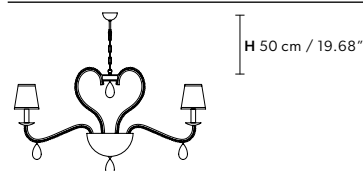

## Standard chain for all chandeliers

**NOBLESSE 12**

**Chandelier**

TECHNICAL INFORMATION		SHADE
Ø	115 cm / 45.28"	SHA-BD/14/IV
H	72 cm / 28.35"	SHA-BD/14/WH
WW	12×E14×40W max	
USA	12×E12×40W max (not included)	

**NOBLESSE 8**

**Chandelier**

TECHNICAL INFORMATION		SHADE
Ø	86 cm / 33.86"	SHA-BD/14/IV
H	62 cm / 24.41"	SHA-BD/14/WH
WW	8×E14×40W max	
USA	8×E12×40 W max (not included)	

**NOBLESSE 6**

**Chandelier**

TECHNICAL INFORMATION		SHADE
Ø	76 cm / 29.92"	SHA-BD/14/IV
H	62 cm / 24.41"	SHA-BD/14/WH
WW	6×E14×40 W max	
USA	6×E12×40 W max (not included)	

## TECHNICAL INFORMATION

Ø 62 cm / 24.41"

H 30 cm / 11.81"

WW 6×E14×40 W max

USA 6×E12×40 W max  
(not included)

**NOBLESSE A4**

**Applique**

**TECHNICAL INFORMATION**