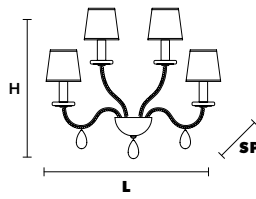

**NOBLESSE 8**

**Chandelier**

TECHNICAL INFORMATION		SHADE
Ø	86 cm / 33.86"	SHA-BD/14/IV
H	62 cm / 24.41"	SHA-BD/14/WH
WW	8×E14×40W max	
USA	8×E12×40 W max (not included)	

**NOBLESSE 6**

**Chandelier**

TECHNICAL INFORMATION		SHADE
Ø	76 cm / 29.92"	SHA-BD/14/IV
H	62 cm / 24.41"	SHA-BD/14/WH
WW	6×E14×40 W max	
USA	6×E12×40 W max (not included)	

## TECHNICAL INFORMATION

Ø 62 cm / 24.41"

H 30 cm / 11.81"

WW 6×E14×40 W max

USA 6×E12×40 W max  
(not included)

**NOBLESSE A4**

**Applique**

**TECHNICAL INFORMATION**

**L** 50 cm / 19.69"  
**SP** 24 cm / 9.45"  
**H** 48 cm / 18.90"

**WW** 4×E14×40 W max  
**USA** 4×E12×40 W max  
*(not included)*

**SHADE**

SHA-BD/14/IV  
 SHA-BD/14/WH

**NOBLESSE A2**

**Applique**

**TECHNICAL INFORMATION**

**L** 46 cm / 17.94"  
**SP** 18 cm / 7.02"  
**H** 40 cm / 15.60"

**WW** 2×E14×40 W max  
**USA** 2×E12×40 W max  
*(not included)*

**SHADE**

SHA-BD/14/IV  
 SHA-BD/14/WH

**NOBLESSE TL1G**

**Table lamp**

**TECHNICAL INFORMATION**