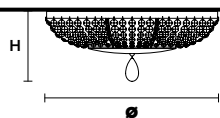

## Standard chain for all chandeliers

**NOBLESSE 12**

**Chandelier**

TECHNICAL INFORMATION		SHADE
Ø	115 cm / 45.28"	SHA-BD/14/IV
H	72 cm / 28.35"	SHA-BD/14/WH
WW	12×E14×40W max	
USA	12×E12×40W max (not included)	

**NOBLESSE 8**

**Chandelier**

TECHNICAL INFORMATION		SHADE
Ø	86 cm / 33.86"	SHA-BD/14/IV
H	62 cm / 24.41"	SHA-BD/14/WH
WW	8×E14×40W max	
USA	8×E12×40 W max (not included)	

**NOBLESSE 6**

**Chandelier**

TECHNICAL INFORMATION		SHADE
Ø	76 cm / 29.92"	SHA-BD/14/IV
H	62 cm / 24.41"	SHA-BD/14/WH
WW	6×E14×40 W max	
USA	6×E12×40 W max (not included)	

## TECHNICAL INFORMATION

Ø 62 cm / 24.41"

H 30 cm / 11.81"

WW 6×E14×40 W max

USA 6×E12×40 W max  
(not included)

**NOBLESSE A4**

**Applique**

**TECHNICAL INFORMATION**