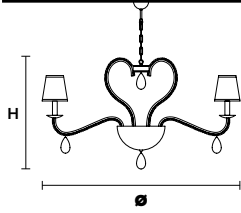

## Standard chain for all chandeliers

**NOBLESSE 12**

**Chandelier**

TECHNICAL INFORMATION		SHADE
Ø	115 cm / 45.28"	SHA-BD/14/IV
H	72 cm / 28.35"	SHA-BD/14/WH
WW	12×E14×40W max	
USA	12×E12×40W max (not included)	

**NOBLESSE 8**

**Chandelier**

TECHNICAL INFORMATION		SHADE
Ø	86 cm / 33.86"	SHA-BD/14/IV
H	62 cm / 24.41"	SHA-BD/14/WH
WW	8×E14×40W max	
USA	8×E12×40 W max (not included)	

**NOBLESSE 6**

**Chandelier**

TECHNICAL INFORMATION		SHADE
Ø	76 cm / 29.92"	SHA-BD/14/IV
H	62 cm / 24.41"	SHA-BD/14/WH
WW	6×E14×40 W max	
USA	6×E12×40 W max (not included)	

## TECHNICAL INFORMATION

Ø 62 cm / 24.41"

H 30 cm / 11.81"

WW 6×E14×40 W max

USA 6×E12×40 W max  
(not included)

**NOBLESSE A4**

**Applique**

**TECHNICAL INFORMATION**