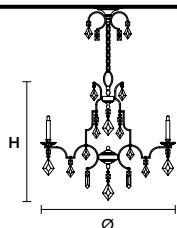

CE

TECHNICAL INFORMATION

Ø 105 cm / 41.34"

H 85 cm / 33.46"

WW 12×G9×60 W max
(not included)USA 12×G9×60 W max
(not included)

LIZZI 4+4

Chandelier

CE

TECHNICAL INFORMATION

Ø 90 cm / 35.43"

H 75 cm / 29.53"

WW 8×G9×60 W max
(not included)USA 8×G9×60 W max
(not included)

LIZZI 3+3

Chandelier

CE

TECHNICAL INFORMATION

Ø 75 cm / 29.53"

H 65 cm / 25.59"

WW 6×G9×60 W max
(not included)USA 6×G9×60 W max
(not included)

LIZZI S1

Suspension

CE

TECHNICAL INFORMATION

Ø 36 cm / 14.17"

H 53 cm / 20.86"

WW 1×GU10×35W max
(not included)USA 1×GU10×35W max
(not included)

LIZZI PL5

Ceiling

TECHNICAL INFORMATION

Ø 70 cm / 27.56"

H 40 cm / 15.75"

WW 5×E27×60 W max