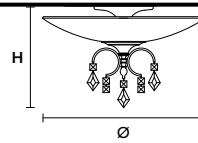

TECHNICAL INFORMATION

Ø 90 cm / 35.43"

H 75 cm / 29.53"

WW 8×G9×60 W max
(not included)USA 8×G9×60 W max
(not included)

LIZZI 3+3

Chandelier

CE

TECHNICAL INFORMATION

Ø 75 cm / 29.53"

H 65 cm / 25.59"

WW 6×G9×60 W max
(not included)USA 6×G9×60 W max
(not included)

LIZZI S1

Suspension

CE

TECHNICAL INFORMATION

Ø 36 cm / 14.17"

H 53 cm / 20.86"

WW 1×GU10×35W max
(not included)USA 1×GU10×35W max
(not included)

LIZZI PL5

Ceiling

TECHNICAL INFORMATION

Ø 70 cm / 27.56"

H 40 cm / 15.75"

WW 5×E27×60 W max

USA 5×E26×60 W max
(not included)

LIZZI PL3

Ceiling

TECHNICAL INFORMATION

Ø 55 cm / 21.65"

H 40 cm / 15.75"

WW 3×E27×60 W max

USA 3×E26×60 W max
(not included)