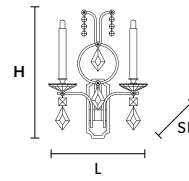

Ø 75 cm / 29.53"

H 65 cm / 25.59"

WW 6×G9×60 W max
(not included)USA 6×G9×60 W max
(not included)

LIZZI S1

Suspension

CE

TECHNICAL INFORMATION

Ø 36 cm / 14.17"

USA 5×E26×60 W max
(not included)

LIZZI PL3

Ceiling

TECHNICAL INFORMATION

Ø 55 cm / 21.65"

H 40 cm / 15.75"

WW 3×E27×60 W max

USA 3×E26×60 W max
(not included)

LIZZI SPOT

Spot

TECHNICAL INFORMATION

Ø 13 cm / 5.12"

H 12 cm / 4.72"

1×GU10×50 W max
(not included)

LIZZI A4

Applique

CE

TECHNICAL INFORMATION

L 32 cm / 12.60"**SP** 20 cm / 7.87"**H** 42 cm / 16.54"**WW** 4×G9×60 W max
(not included)**USA** 4×G9×60 W max
(not included)

LIZZI A2

Applique

CE

TECHNICAL INFORMATION

L 35 cm / 10.25"**SP** 13 cm / 5.51"**H** 38 cm / 15"**WW** 2×G9×60 W max
(not included)**USA** 2×G9×60 W max
(not included)