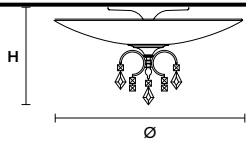

TECHNICAL INFORMATION

Ø 90 cm / 35.43"

H 75 cm / 29.53"

WW 8×G9×60 W max
(not included)USA 8×G9×60 W max
(not included)

LIZZI 3+3

Chandelier

CE

TECHNICAL INFORMATION

Ø 75 cm / 29.53"

H 65 cm / 25.59"

WW 6×G9×60 W max
(not included)USA 6×G9×60 W max
(not included)

LIZZI S1

Suspension

CE

TECHNICAL INFORMATION

Ø 36 cm / 14.17"

H 53 cm / 20.86"

WW 1×GU10×35W max
(not included)USA 1×GU10×35W max
(not included)

LIZZI PL5

Ceiling

TECHNICAL INFORMATION

Ø 70 cm / 27.56"

H 40 cm / 15.75"

WW 5×E27×60 W max

USA 5×E26×60 W max
(not included)

LIZZI PL3

Ceiling

TECHNICAL INFORMATION

Ø 55 cm / 21.65"

H 40 cm / 15.75"

WW 3×E27×60 W max

USA 3×E26×60 W max
(not included)