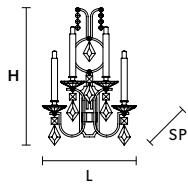

Ø 75 cm / 29.53"

H 65 cm / 25.59"

WW 6×G9×60 W max
(not included)USA 6×G9×60 W max
(not included)

LIZZI S1

Suspension

CE

TECHNICAL INFORMATION

Ø 36 cm / 14.17"

USA 5×E26×60 W max
(not included)

LIZZI PL3

Ceiling

TECHNICAL INFORMATION

Ø 55 cm / 21.65"

H 40 cm / 15.75"

WW 3×E27×60 W max

USA 3×E26×60 W max
(not included)

LIZZI SPOT

Spot

TECHNICAL INFORMATION

Ø 13 cm / 5.12"

H 12 cm / 4.72"

1×GU10×50 W max
(not included)

LIZZI A4

Applique

CE

TECHNICAL INFORMATION

L 32 cm / 12.60"**SP** 20 cm / 7.87"**H** 42 cm / 16.54"**WW** 4×G9×60 W max
(not included)**USA** 4×G9×60 W max
(not included)

LIZZI A2

Applique

CE

TECHNICAL INFORMATION

L 35 cm / 10.25"**SP** 13 cm / 5.51"**H** 38 cm / 15"**WW** 2×G9×60 W max
(not included)**USA** 2×G9×60 W max
(not included)