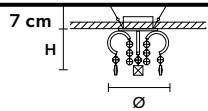

LIZZI SPOT

Spot

TECHNICAL INFORMATION

Ø 13 cm / 5.12"

H 12 cm / 4.72"

1×GU10×50 W max
(not included)