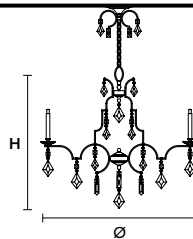

CE

TECHNICAL INFORMATION

Ø 105 cm / 41.34"

H 85 cm / 33.46"

WW 12×G9×60 W max
(not included)USA 12×G9×60 W max
(not included)

LIZZI 4+4

Chandelier

CE

TECHNICAL INFORMATION

Ø 90 cm / 35.43"

H 75 cm / 29.53"

WW 8×G9×60 W max
(not included)USA 8×G9×60 W max
(not included)

LIZZI 3+3

Chandelier

CE

TECHNICAL INFORMATION

Ø 75 cm / 29.53"

H 65 cm / 25.59"

WW 6×G9×60 W max
(not included)USA 6×G9×60 W max
(not included)

LIZZI S1

Suspension

CE

TECHNICAL INFORMATION

Ø 36 cm / 14.17"