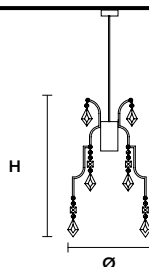

TECHNICAL INFORMATION

Ø 90 cm / 35.43"

H 75 cm / 29.53"

WW 8×G9×60 W max
(not included)USA 8×G9×60 W max
(not included)

LIZZI 3+3

Chandelier

CE

TECHNICAL INFORMATION

Ø 75 cm / 29.53"

H 65 cm / 25.59"

WW 6×G9×60 W max
(not included)USA 6×G9×60 W max
(not included)

LIZZI S1

Suspension

CE

TECHNICAL INFORMATION

Ø 36 cm / 14.17"

H 53 cm / 20.86"

WW 1×GU10×35W max
(not included)USA 1×GU10×35W max
(not included)

LIZZI PL5

Ceiling

TECHNICAL INFORMATION

Ø 70 cm / 27.56"

H 40 cm / 15.75"

WW 5×E27×60 W max

USA 5×E26×60 W max
(not included)

LIZZI PL3

Ceiling

TECHNICAL INFORMATION

Ø 55 cm / 21.65"

H 40 cm / 15.75"

WW 3×E27×60 W max

USA 3×E26×60 W max
(not included)