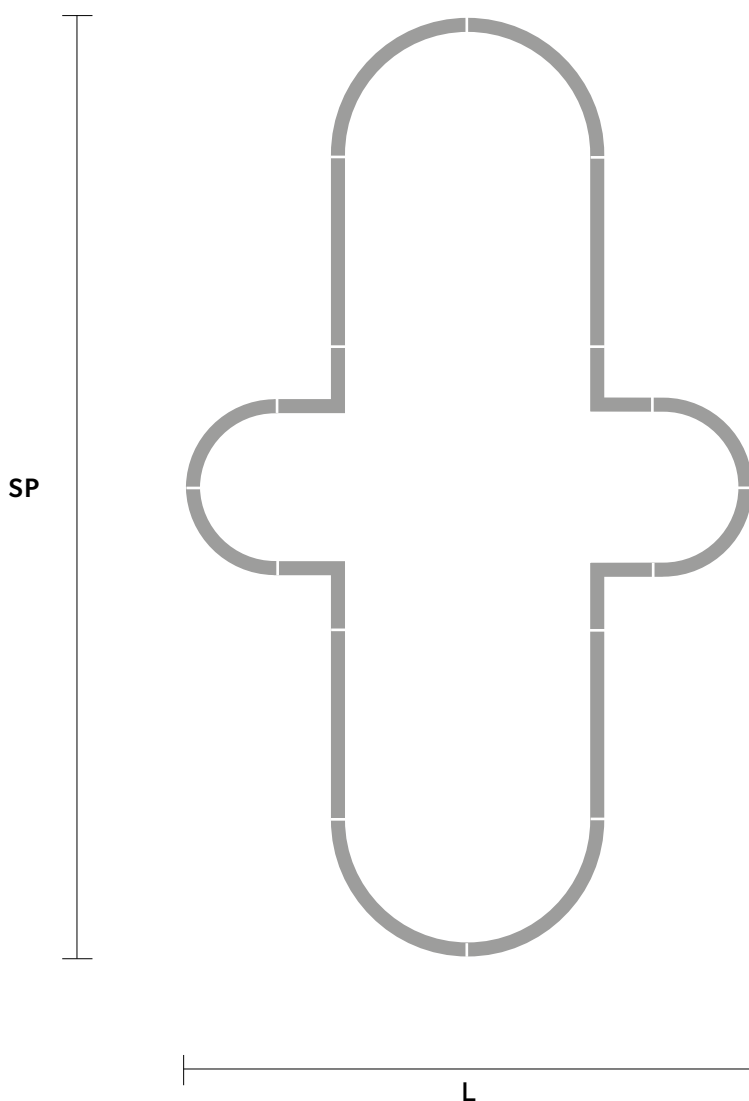

TR Trasparente
Transparent

GALASSIA O3 SNG

L	257 cm / 101.18"	LED x 79,2W CRI > 95 3000K -
SP	156 cm / 61.41"	10197 Nominal lumen
H	25 cm / 9.84"	Dimmable: 1-10V
W	40 kg / 88.18 lb	(1 x driver recessed)

Composition :

- 4 x Corner 20x20
- 4 x Straight 50
- 4 x Arch 50
- 4 x Arch 75

Ⓜ : for the US market, refer to the relevant price list.