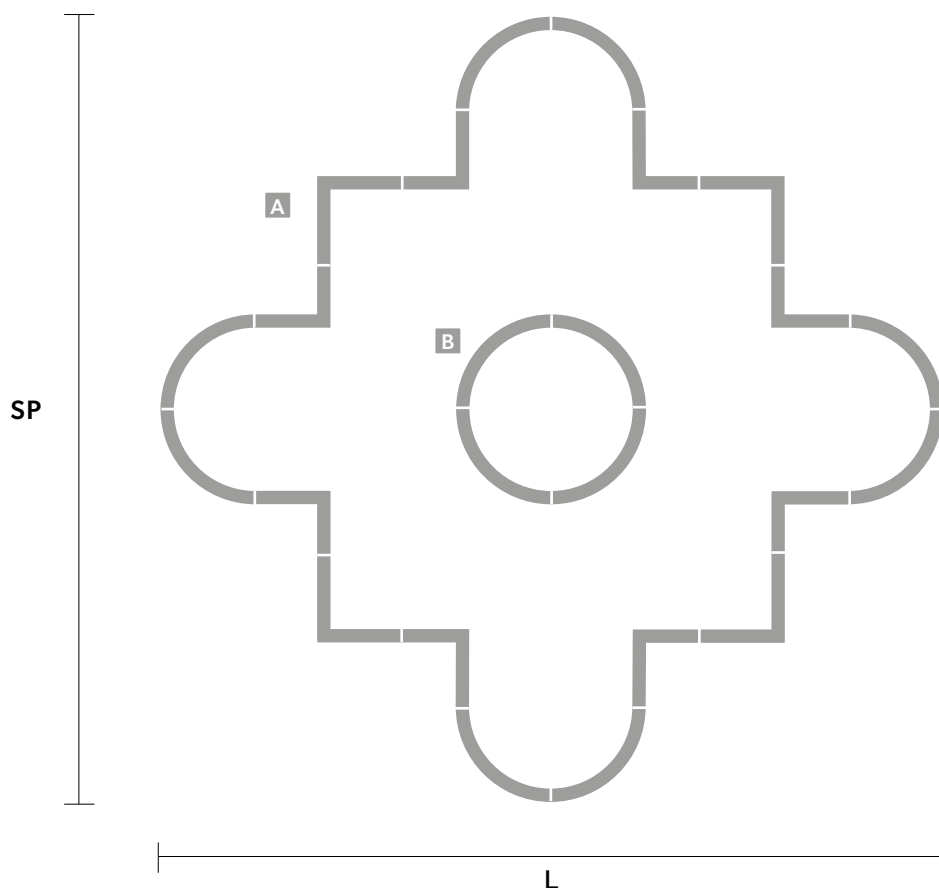

# GALASSIA O1 SNG

L 201 cm / 79.13"  
 SP 201 cm / 79.13"  
 H 100 cm / 39.37"  
 W 80 kg / 176.37 lb

LED x 93,6W CRI > 95 3000K -  
 12051 Nominal lumen  
**Dimmable: 1-10V**  
 (1 x driver recessed)

**Composition :**

- A** Outside H50  
 12 x Corner 20x20  
 8 x Arch 50
- B** Inside H100  
 4 x Arch 50

: for the US market, refer to the relevant price list.