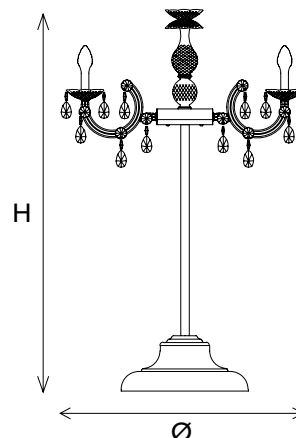

DRYLIGHT TL6

CE IP65